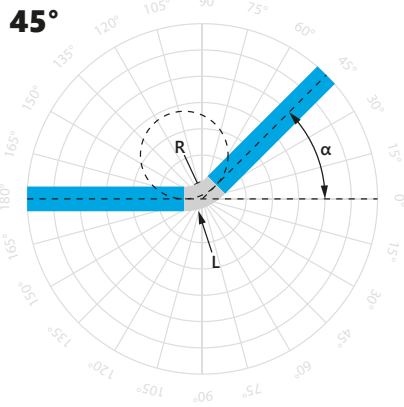

MINIMUM LENGTHS OF LED NEON BENDING

α – LED neon bend angle	45°	90°	135°
R – LED neon bend radius	3 cm	3 cm	3 cm
L – LED neon bend length ($L = \alpha / 360^\circ \times 2\pi \times R$)	2.355 cm	4.71 cm	7.065 cm

TECHNICAL SPECIFICATION

Input voltage	12V DC
Nominal power usage per meter	7.2 W
Nominal power usage per reel	36 W
LEDs density per meter	110 SMD
LEDs density per reel)	550 SMD
Colour rendering index	≥ 80 (for white colour)
Beam angle	120°
Dimmable	YES
Neon dimensions (W x H)	6 x 12 mm*
Neon length	5 m
Cut section	1 cm
Bend radius	≥ 3 cm
Lifespan	~15000 h
Working temperature	-15°C ÷ +45°C
IP Rating	IP40
Compliance with	CE / RoHS / WEEE / UL listed
Warranty	1 year
Energy class	G

POSSIBLE COLOURS

Abbreviation	CCT / Light colour	Luminous efficacy
WW	~3000K	398 lm/m
WH	~5000K	431 lm/m
YL	yellow	170 lm/m
OR	orange	22 lm/m
RD	red	34 lm/m
PK	pink	38 lm/m
BL	blue	36 lm/m
GR	green	144 lm/m

Dimension tolerance: width 6 mm (-0.6 ÷ +0.2 mm) | height 12 mm (-0.7 ÷ +0.2 mm).
Please measure the purchased neon before assembly / milling.