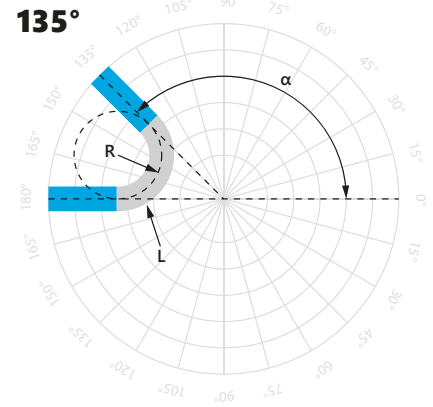

MINIMUM LENGTHS OF LED NEON BENDING

α – LED neon bend angle	45°	90°	135°
R – LED neon bend radius	3 cm	3 cm	3 cm
L – LED neon bend length ($L = \alpha / 360^\circ \times 2\pi \times R$)	2.355 cm	4.71 cm	7.065 cm

TECHNICAL SPECIFICATION

Input voltage	12V DC
Nominal power usage per meter	7.2 W
Nominal power usage per reel	36 W
LEDs density per meter	110 SMD
LEDs density per reel)	550 SMD
Colour rendering index	≥ 80 (for white colour)
Beam angle	120°
Dimmable	YES
Neon dimensions (W x H)	6 x 12 mm*
Neon length	5 m
Cut section	1 cm
Bend radius	≥ 3 cm
Lifespan	~15000 h
Working temperature	-15°C ÷ +45°C
IP Rating	IP40
Compliance with	CE / RoHS / WEEE / UL listed
Warranty	1 year
Energy class	G

POSSIBLE COLOURS

Abbreviation	CCT / Light colour	Luminous efficacy
WW	~3000K	398 lm/m
WH	~5000K	431 lm/m
YL	yellow	170 lm/m
OR	orange	22 lm/m
RD	red	34 lm/m
PK	pink	38 lm/m
BL	blue	36 lm/m
GR	green	144 lm/m

Dimension tolerance: width 6 mm (-0.6 ÷ +0.2 mm) | height 12 mm (-0.7 ÷ +0.2 mm).
Please measure the purchased neon before assembly / milling.