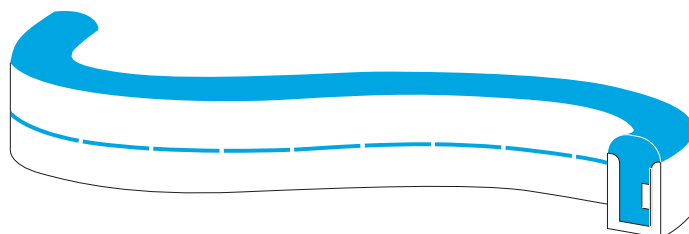

## DIMENSIONS\*

## LIGHTING SURFACE

Dimension tolerance: width 6 mm (-0.6 ÷ +0.2 mm) | height 12 mm (-0.7 ÷ +0.2 mm).  
Please measure the purchased neon before assembly / milling.

## TECHNICAL SPECIFICATION

Input voltage	12V DC
Nominal power usage per meter	7.2 W
Nominal power usage per reel	36 W
LEDs density per meter	110 SMD
LEDs density per reel)	550 SMD
Colour rendering index	$\geq 80$ (for white colour)
Beam angle	120°
Dimmable	YES
Neon dimensions (W x H)	6 x 12 mm*
Neon length	5 m
Cut section	1 cm
Bend radius	$\geq 3$ cm
Lifespan	~15000 h
Working temperature	-15°C ÷ +45°C
IP Rating	IP40
Compliance with	CE / RoHS / WEEE / UL listed
Warranty	1 year
Energy class	G

- 1-core wire (**Cu 100%**)
- sold in sets: **2 reels of 5 m**
- **Ø 0.45 mm<sup>2</sup>**

- 2-core wire (**Cu 100%**)
- sold in **reels of 100 m**
- **Ø 0.5 mm<sup>2</sup>**

- **support base**
- section length **2.5 cm**
- sold in **strips of 20 pcs**