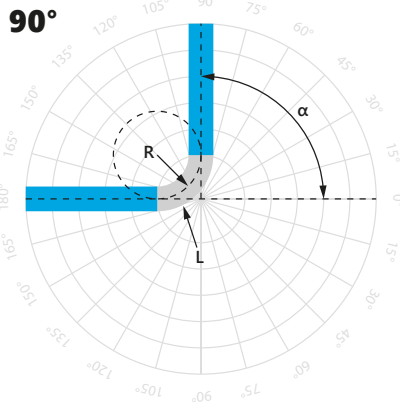

MINIMUM LENGTHS OF LED NEON BENDING

α – LED neon bend angle	45°	90°	135°
R – LED neon bend radius	3 cm	3 cm	3 cm
L – LED neon bend length ($L = \alpha / 360^\circ \times 2\pi \times R$)	2.355 cm	4.71 cm	7.065 cm

TECHNICAL SPECIFICATION

Input voltage	12V DC
Nominal power usage per meter	7.2 W
Nominal power usage per reel	36 W
LEDs density per meter	110 SMD
LEDs density per reel)	550 SMD
Colour rendering index	≥ 80 (for white colour)
Beam angle	120°
Dimmable	YES
Neon dimensions (W x H)	6 x 12 mm*
Neon length	5 m
Cut section	1 cm
Bend radius	≥ 3 cm
Lifespan	~15000 h
Working temperature	-15°C ÷ +45°C
IP Rating	IP40
Compliance with	CE / RoHS / WEEE / UL listed
Warranty	1 year
Energy class	G

POSSIBLE COLOURS

Abbreviation	CCT / Light colour	Luminous efficacy
WW	~3000K	398 lm/m
WH	~5000K	431 lm/m
YL	yellow	170 lm/m
OR	orange	22 lm/m
RD	red	34 lm/m
PK	pink	38 lm/m
BL	blue	36 lm/m
GR	green	144 lm/m

Dimension tolerance: width 6 mm (-0.6 ÷ +0.2 mm) | height 12 mm (-0.7 ÷ +0.2 mm).
Please measure the purchased neon before assembly / milling.