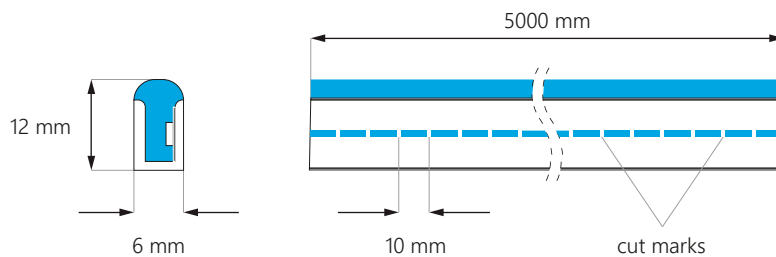

## LIGHTING SURFACE

Dimension tolerance: width 6 mm (-0.6 ÷ +0.2 mm) | height 12 mm (-0.7 ÷ +0.2 mm).  
Please measure the purchased neon before assembly / milling.

## TECHNICAL SPECIFICATION

Input voltage	12V DC
Nominal power usage per meter	7.2 W
Nominal power usage per reel	36 W
LEDs density per meter	110 SMD
LEDs density per reel)	550 SMD
Colour rendering index	$\geq 80$ (for white colour)
Beam angle	120°
Dimmable	YES
Neon dimensions (W x H)	6 x 12 mm*
Neon length	5 m
Cut section	1 cm
Bend radius	$\geq 3$ cm
Lifespan	~15000 h
Working temperature	-15°C ÷ +45°C
IP Rating	IP40
Compliance with	CE / RoHS / WEEE / UL listed
Warranty	1 year
Energy class	G

Dimension tolerance: width 6 mm (-0.6 ÷ +0.2 mm) | height 12 mm (-0.7 ÷ +0.2 mm).  
Please measure the purchased neon before assembly / milling.

- 1-core wire (**Cu 100%**)
- sold in sets: **2 reels of 5 m**
- **Ø 0.45 mm<sup>2</sup>**

- 2-core wire (**Cu 100%**)
- sold in **reels of 100 m**
- **Ø 0.5 mm<sup>2</sup>**

- **support base**
- section length **2.5 cm**
- sold in **strips of 20 pcs**