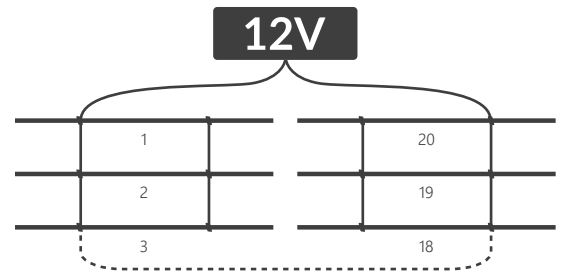

## DIMENSIONS

## CONNECTION DIAGRAM

one-side power input: **max 10 pcs**

two-side power input: **max 20 pcs**

## TECHNICAL SPECIFICATION

Input voltage	12V DC
Nominal power usage per module	6,5 W
Nominal power usage per chain	65 W
Colour rendering index	≥82
Beam angle	170°
Current stabilization	NO
Dimmable	YES
Module dimensions (L x W x D)	956 x 17.5 x 7 mm
Cable length	120 ± 5 mm
Module length including cable	-
Chain length	-
No. of modules in 1 m	1.05pcs
Lifespan	~50000 h
Working temperature	-25°C ÷ +55°C
IP Rating	IP20
Compliance with	CE / RoHS / WEEE / UL listed
Warranty	3 years