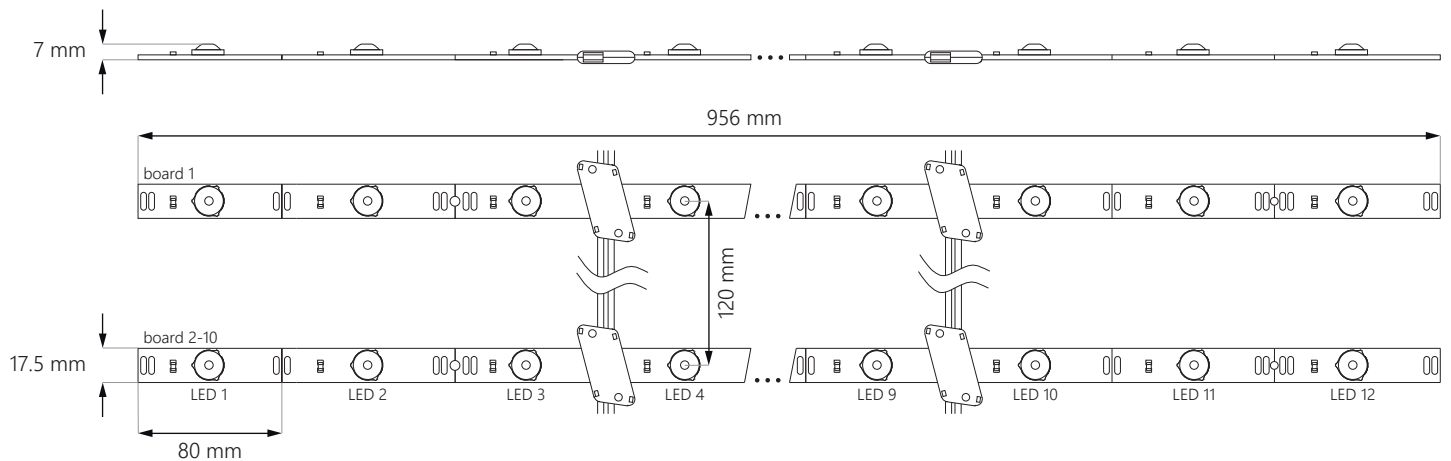

## DIMENSIONS

## CONNECTION DIAGRAM

one-side power input: **max 10 pcs**

two-side power input: **max 20 pcs**

## TECHNICAL SPECIFICATION

Input voltage	12V DC
Nominal power usage per module	6,5 W
Nominal power usage per chain	65 W
Colour rendering index	≥82
Beam angle	170°
Current stabilization	NO
Dimmable	YES
Module dimensions (L x W x D)	956 x 17.5 x 7 mm
Cable length	120 ± 5 mm
Module length including cable	-
Chain length	-
No. of modules in 1 m	1.05pcs
Lifespan	~50000 h
Working temperature	-25°C ÷ +55°C
IP Rating	IP20
Compliance with	CE / RoHS / WEEE / UL listed
Warranty	3 years

**8 cm**  
depth

Area: **1 m<sup>2</sup>**  
CC distance: **12 cm**  
No. of modules: **8 pcs**  
Lumen output: **4800 lm**  
Power usage: **78 W**

**NOTE: the exact number of modules depends on the used materials and the effect we want to achieve.**