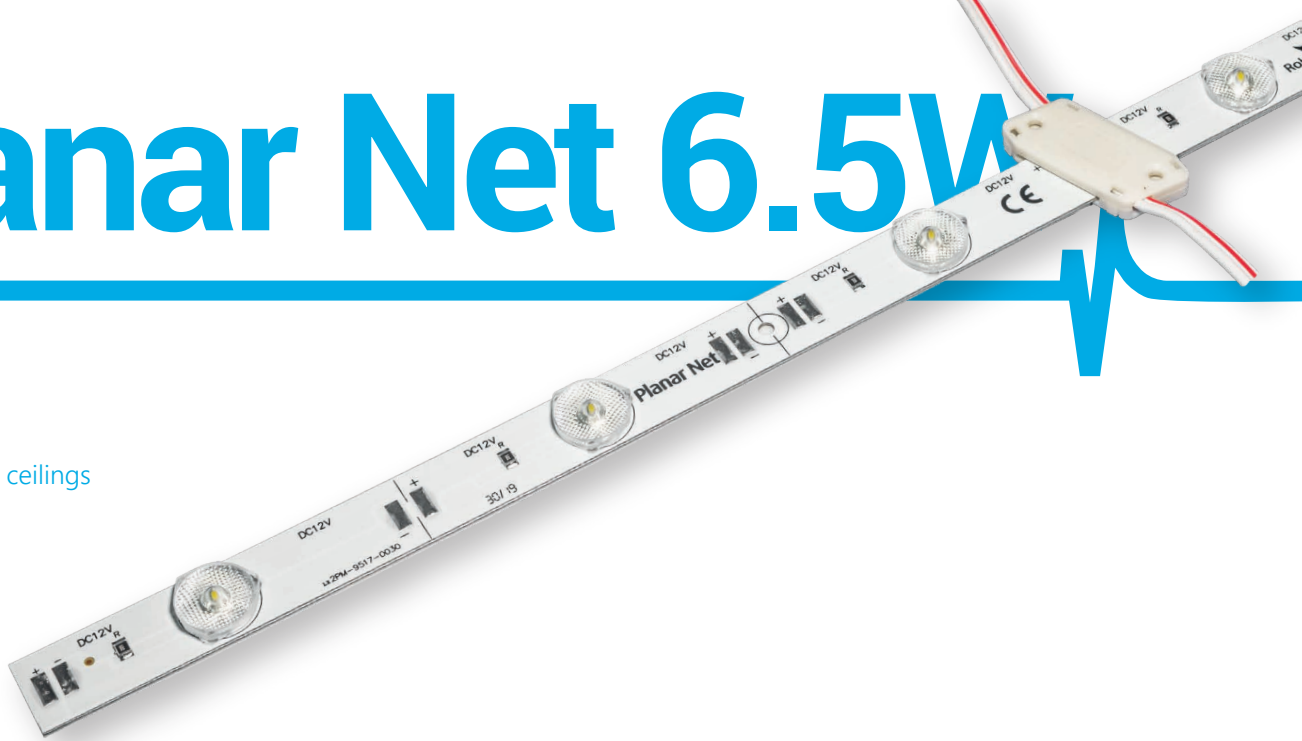

# Planar Net 6.5W

6-15 cm

lighboxes / stretch ceilings

12V  
DC

IP  
20

3  
YEAR  
warranty

- perfect **for slim applications**
- easy **installation**
- **indoor** use only
- chain of **10 pcs**

## DIMENSIONS

# Planar Net 6.5W

## TECHNICAL SPECIFICATION

Input voltage	12V DC
Nominal power usage per module	6,5 W
Nominal power usage per chain	65 W
Colour rendering index	≥82
Beam angle	170°
Current stabilization	NO
Dimmable	YES
Module dimensions (L x W x D)	956 x 17.5 x 7 mm
Cable length	120 ± 5 mm
Module length including cable	-
Chain length	-
No. of modules in 1 m	1.05pcs
Lifespan	~50000 h
Working temperature	-25°C ÷ +55°C
IP Rating	IP20
Compliance with	CE / RoHS / WEEE / UL listed
Warranty	3 years