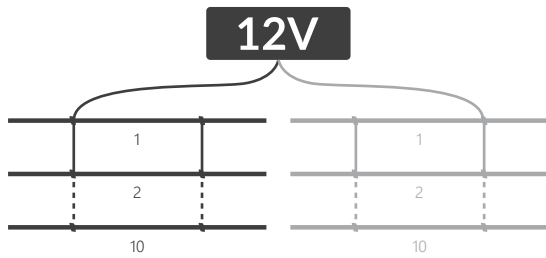

## DIMENSIONS

## CONNECTION DIAGRAM

one-side power input: **max 10 pcs**

two-side power input: **max 20 pcs**

## TECHNICAL SPECIFICATION

Input voltage	12V DC
Nominal power usage per module	6,5 W
Nominal power usage per chain	65 W
Colour rendering index	≥82
Beam angle	170°
Current stabilization	NO
Dimmable	YES
Module dimensions (L x W x D)	956 x 17.5 x 7 mm
Cable length	120 ± 5 mm
Module length including cable	-
Chain length	-
No. of modules in 1 m	1.05pcs
Lifespan	~50000 h
Working temperature	-25°C ÷ +55°C
IP Rating	IP20
Compliance with	CE / RoHS / WEEE / UL listed
Warranty	3 years

**8 cm**  
depth

Area: **1 m<sup>2</sup>**  
CC distance: **12 cm**  
No. of modules: **8 pcs**  
Lumen output: **4800 lm**  
Power usage: **78 W**

**NOTE: the exact number of modules depends on the used materials and the effect we want to achieve.**