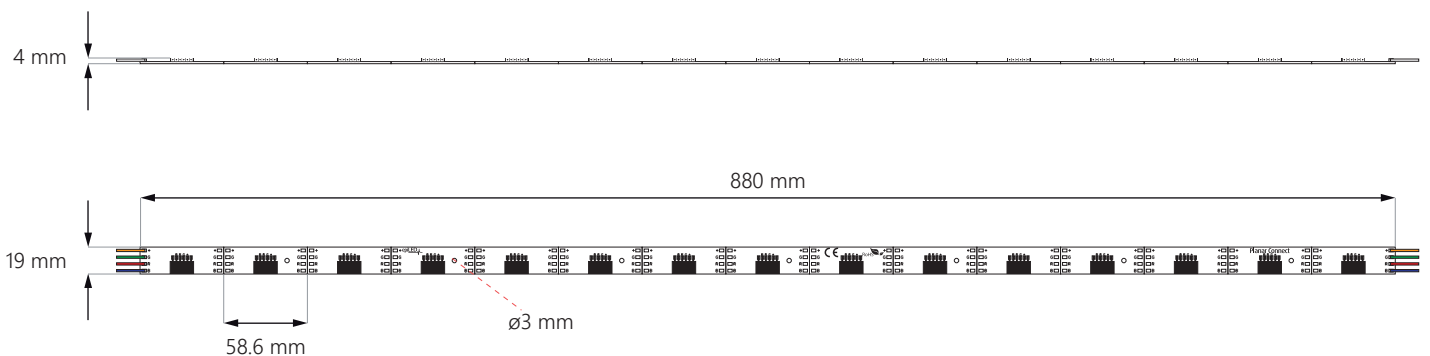

## DIMENSIONS

## TECHNICAL SPECIFICATION

Input voltage	12V DC & 24V DC
Module dimensions (L x W x D)	880 x 19 x 4 mm
Lifespan	~50000 h
Working temperature	-25°C ÷ +55°C
IP Rating	IP20
Compliance with	CE / RoHS / WEEE / UL listed
Warranty	3 years