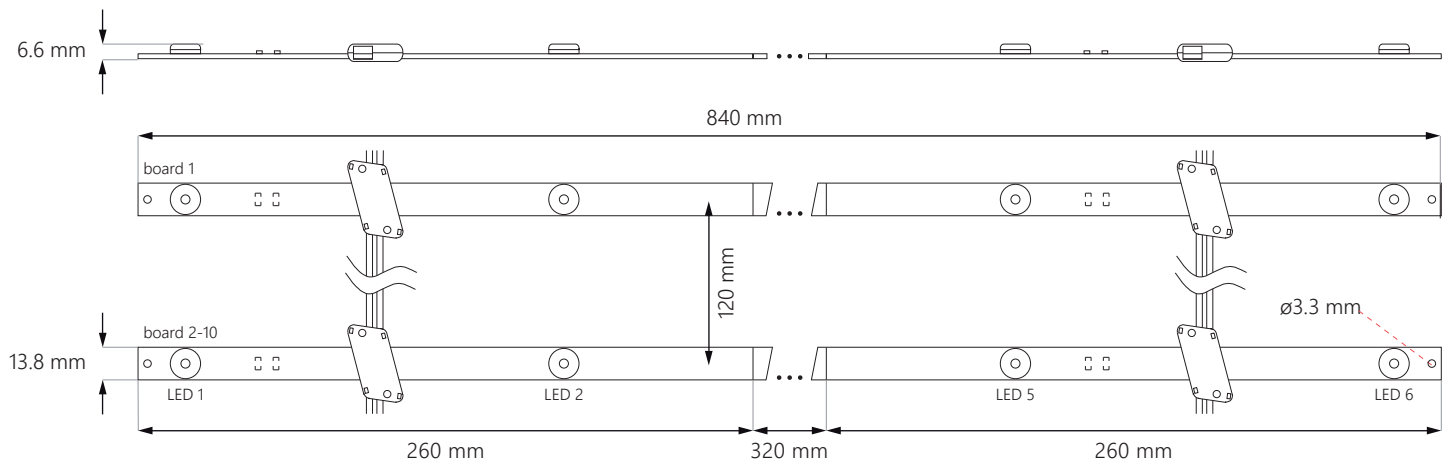

Planar Ceiling

10-20 cm
lighboxes / stretch ceilings

24V
DC

IP₂₀

3
YEAR
warranty

- **low** energy consumption
- easy **installation**
- **indoor** use only
- chain of **10 pcs**

DIMENSIONS

Planar Ceiling

CHAIN

Planar Ceiling

CONNECTION DIAGRAM

one-side power input: **max 10 pcs**

two-side power input: **max 20 pcs**

TECHNICAL SPECIFICATION

| | |
|--------------------------------|--------|
| Input voltage | 24V DC |
| Nominal power usage per module | 3 W |
| Nominal power usage per chain | 30 W |

| | |
|------------------------|------|
| Colour rendering index | ≥82 |
| Beam angle | 170° |
| Current stabilization | NO |
| Dimmable | YES |

| | |
|-------------------------------|---------------------|
| Module dimensions (L x W x D) | 840 x 13.8 x 6.6 mm |
| Cable length | 120 ± 5 mm |
| Module length including cable | - |
| Chain length | - |
| No. of modules in 1 m | 1.19 pcs |