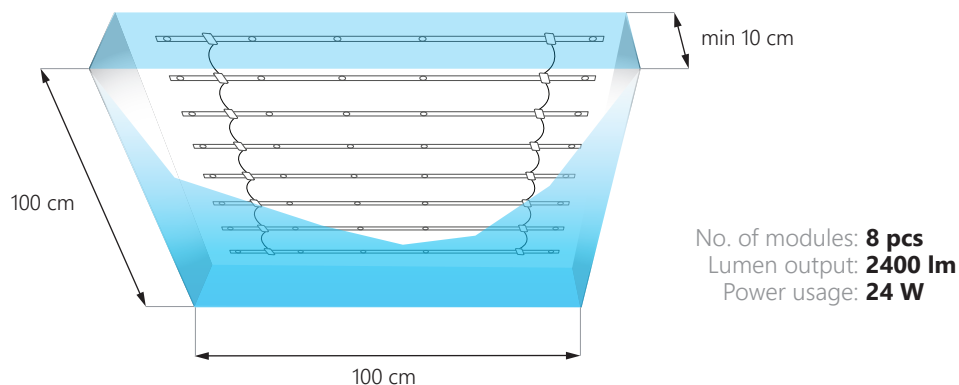

APPLICATION

best for stretch ceilings and lightboxes with a depth of **10-20 cm**

NOTE: the exact number of modules depends on the used materials and the effect we want to achieve.

PACKING INFORMATION

| | Chain | Bag | Box |
|--------------|--------|--------|---------|
| Quantity | 10 pcs | 10 pcs | 130 pcs |
| Gross weight | 1.1 kg | 1.1 kg | 14.3 kg |