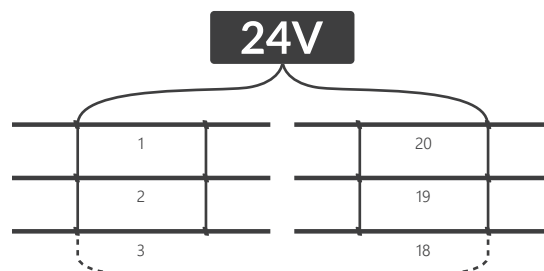

CHAIN

Planar Ceiling

CONNECTION DIAGRAM

one-side power input: **max 10 pcs**

two-side power input: **max 20 pcs**

TECHNICAL SPECIFICATION

| | |
|--------------------------------|--------|
| Input voltage | 24V DC |
| Nominal power usage per module | 3 W |
| Nominal power usage per chain | 30 W |

| | |
|------------------------|------|
| Colour rendering index | ≥82 |
| Beam angle | 170° |
| Current stabilization | NO |
| Dimmable | YES |

| | |
|-------------------------------|---------------------|
| Module dimensions (L x W x D) | 840 x 13.8 x 6.6 mm |
| Cable length | 120 ± 5 mm |
| Module length including cable | - |
| Chain length | - |
| No. of modules in 1 m | 1.19 pcs |