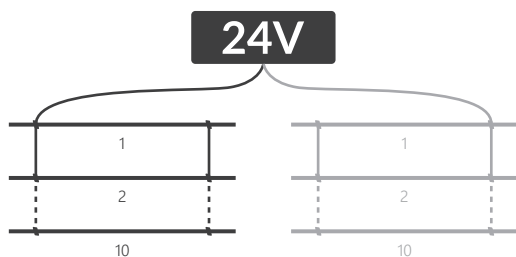

CHAIN

Planar Ceiling

CONNECTION DIAGRAM

one-side power input: **max 10 pcs**

two-side power input: **max 20 pcs**

TECHNICAL SPECIFICATION

| | |
|--------------------------------|--------|
| Input voltage | 24V DC |
| Nominal power usage per module | 3 W |
| Nominal power usage per chain | 30 W |

| | |
|------------------------|------|
| Colour rendering index | ≥82 |
| Beam angle | 170° |
| Current stabilization | NO |
| Dimmable | YES |

| | |
|-------------------------------|---------------------|
| Module dimensions (L x W x D) | 840 x 13.8 x 6.6 mm |
| Cable length | 120 ± 5 mm |
| Module length including cable | - |
| Chain length | - |
| No. of modules in 1 m | 1.19 pcs |