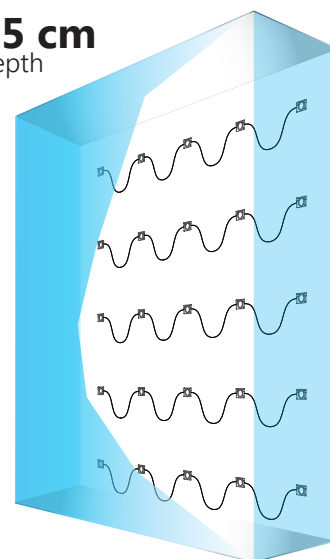

Colour rendering index	≥82
Beam angle	175°
Current stabilization	YES
Dimmable	YES

Module dimensions (L x W x D)	29.5 x 21.5 x 7.3 mm
Cable length	170 ± 5 mm
Module length including cable	200 mm
Chain length	6 m
No. of modules in 1 m	5 pcs

* ask our sales team for details of available colours

Flaga 1.0W-24V

APPLICATION

best for channel letters and lightboxes with a depth of **7-15 cm**

8 cm
depth

Area: **1 m²**
CC distance: **15 cm**
No. of modules: **42 pcs**
Lumen output: **4536 lm**
Power usage: **42 W**

10 cm
depth

Area: **1 m²**
CC distance: **20 cm**
No. of modules: **25 pcs**
Lumen output: **2700 lm**
Power usage: **25 W**

15 cm
depth

Area: **1 m²**
CC distance: **20 cm**
No. of modules: **25 pcs**
Lumen output: **2700 lm**
Power usage: **25 W**