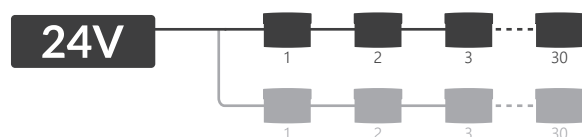

Flaga 1.0W-24V

7-15 cm

channel letters / lightboxes / stretch ceilings

- perfect for **stretch ceilings**
- constant current **stabilization**
- **indoor / outdoor** use
- chain of **30 pcs**

DIMENSIONS

Flaga 1.0W-24V

CONNECTION DIAGRAM

one-side power input: **max 30 pcs**

two-side power input: **max 60 pcs**

TECHNICAL SPECIFICATION

Input voltage	12V DC
Nominal power usage per module	1.0 W
Nominal power usage per chain	30 W

Colour rendering index	≥82
Beam angle	175°
Current stabilization	YES
Dimmable	YES

Module dimensions (L x W x D)	29.5 x 21.5 x 7.3 mm
Cable length	170 ± 5 mm
Module length including cable	200 mm
Chain length	6 m
No. of modules in 1 m	5 pcs

10 cm
depth

Area: **1 m²**
CC distance: **20 cm**
No. of modules: **25 pcs**
Lumen output: **2700 lm**
Power usage: **25 W**

15 cm
depth

Area: **1 m²**
CC distance: **20 cm**
No. of modules: **25 pcs**
Lumen output: **2700 lm**
Power usage: **25 W**