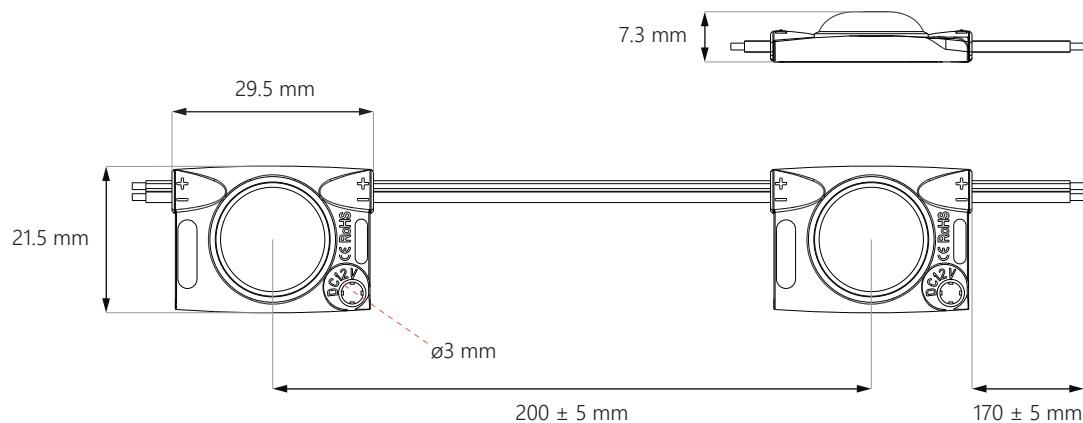

Flaga 1.0W-24V

7-15 cm

channel letters / lightboxes / stretch ceilings

- perfect for **stretch ceilings**
- constant current **stabilization**
- **indoor / outdoor** use
- chain of **30 pcs**

DIMENSIONS

Flaga 1.0W-24V

CONNECTION DIAGRAM

one-side power input: **max 30 pcs**

two-side power input: **max 60 pcs**

TECHNICAL SPECIFICATION

Input voltage	12V DC
Nominal power usage per module	1.0 W
Nominal power usage per chain	30 W

Colour rendering index	≥82
Beam angle	175°
Current stabilization	YES
Dimmable	YES

Module dimensions (L x W x D)	29.5 x 21.5 x 7.3 mm
Cable length	170 ± 5 mm
Module length including cable	200 mm
Chain length	6 m
No. of modules in 1 m	5 pcs

10 cm
depth

Area: **1 m²**
CC distance: **20 cm**
No. of modules: **25 pcs**
Lumen output: **2700 lm**
Power usage: **25 W**

15 cm
depth

Area: **1 m²**
CC distance: **20 cm**
No. of modules: **25 pcs**
Lumen output: **2700 lm**
Power usage: **25 W**