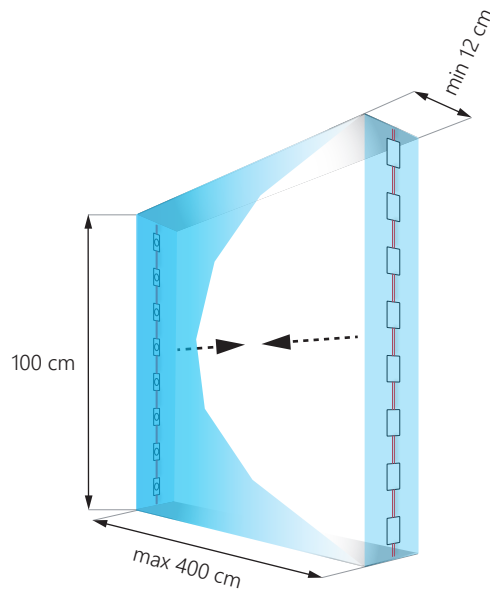

Elypso 4W

12-25 cm
singlesided

15-30 cm
doublesided

12V
DC

56°
x
12°

IP67

5
YEAR
warranty

- constant current **stabilization**
- for edge-lit applications with up to **4 m** throw*
- **side** installations
- for **single- and double-sided** lightboxes
- built-in **heat sink**
- **indoor / outdoor** use
- chain of **20 pcs**

DIMENSIONS

* max value depends on the conditions

Elyпсо 4W

CONNECTION DIAGRAM

one-side power input: **max 20 pcs**

two-side power input: **max 40 pcs**

TECHNICAL SPECIFICATION

Input voltage	12V DC
Nominal power usage per module	4 W
Nominal power usage per chain	80 W
Colour rendering index	≥ 82
Beam angle	$56^\circ \times 12^\circ$
Current stabilization	YES
Dimmable	YES
Module dimensions (L x W x D)	57 x 33 x 20.7 mm
Cable length	145 ± 5 mm
Module length including cable	200 mm
Chain length	4 m
No. of modules in 1 m	5 pcs
Lifespan	~50000 h
Working temperature	$-40^\circ\text{C} \div +60^\circ\text{C}$
IP Rating	IP67
Compliance with	CE / RoHS / WEEE / UL listed
Warranty	5 years

CCT / LIGHT COLOUR*

Abbreviation	Light colour	CCT
WH	daily white	~6500K

* ask our sales team for details of available colours

Elypso 4W

APPLICATION

best for one-sided lightboxes (**12-25 cm depth**) and two-sided lightboxes (**15-30 cm depth**)