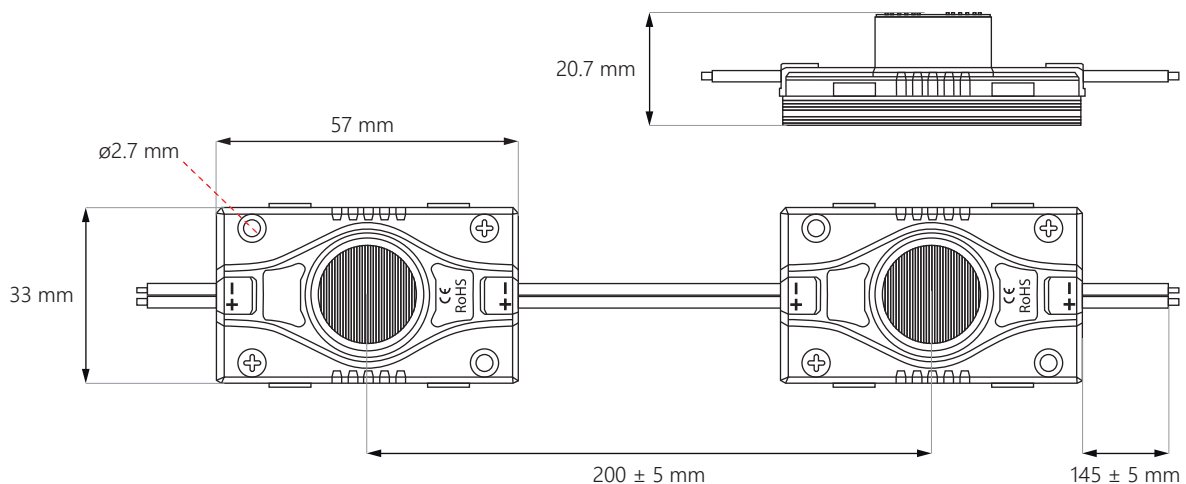

Elypso 4W

12-25 cm
singlesided

15-30 cm
doublesided

12V
DC

56°
x
12°

IP67

5
YEAR
warranty

- constant current **stabilization**
- for edge-lit applications with up to **4 m** throw*
- **side** installations
- for **single- and double-sided** lightboxes
- built-in **heat sink**
- **indoor / outdoor** use
- chain of **20 pcs**

DIMENSIONS

* max value depends on the conditions

Elyпсо 4W

CONNECTION DIAGRAM

one-side power input: **max 20 pcs**

two-side power input: **max 40 pcs**

TECHNICAL SPECIFICATION

Input voltage	12V DC
Nominal power usage per module	4 W
Nominal power usage per chain	80 W
Colour rendering index	≥ 82
Beam angle	$56^\circ \times 12^\circ$
Current stabilization	YES
Dimmable	YES
Module dimensions (L x W x D)	57 x 33 x 20.7 mm
Cable length	145 ± 5 mm
Module length including cable	200 mm
Chain length	4 m
No. of modules in 1 m	5 pcs
Lifespan	~50000 h
Working temperature	$-40^\circ\text{C} \div +60^\circ\text{C}$
IP Rating	IP67
Compliance with	CE / RoHS / WEEE / UL listed
Warranty	5 years

CCT / LIGHT COLOUR*

Abbreviation	Light colour	CCT
WH	daily white	~6500K

* ask our sales team for details of available colours

Elypso 4W

APPLICATION

best for one-sided lightboxes (**12-25 cm depth**) and two-sided lightboxes (**15-30 cm depth**)

No. of modules: **16 pcs**
Lumen output: **6400 lm**
Power usage: **64 W**

NOTE: the exact number of modules depends on the used materials and the effect we want to achieve.

PACKING INFORMATION

	Chain	Bag	Box
Quantity	20 pcs	20 pcs	320 pcs
Gross weight	0.79 kg	0.79 kg	12.7 kg