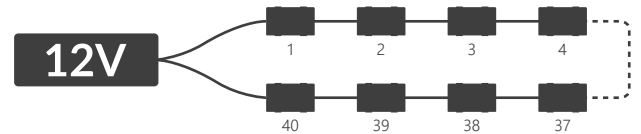

Elypso 4W

12-25 cm
singlesided

15-30 cm
doublesided

12V
DC

56°
x
12°

IP67

5
YEAR
warranty

- constant current **stabilization**
- for edge-lit applications with up to **4 m** throw*
- **side** installations
- for **single- and double-sided** lightboxes
- built-in **heat sink**
- **indoor / outdoor** use
- chain of **20 pcs**

DIMENSIONS

* max value depends on the conditions

Elyпсо 4W

CONNECTION DIAGRAM

one-side power input: **max 20 pcs**

two-side power input: **max 40 pcs**

TECHNICAL SPECIFICATION

Input voltage	12V DC
Nominal power usage per module	4 W
Nominal power usage per chain	80 W
Colour rendering index	≥ 82
Beam angle	$56^\circ \times 12^\circ$
Current stabilization	YES
Dimmable	YES
Module dimensions (L x W x D)	57 x 33 x 20.7 mm
Cable length	145 ± 5 mm
Module length including cable	200 mm
Chain length	4 m
No. of modules in 1 m	5 pcs
Lifespan	~50000 h
Working temperature	$-40^\circ\text{C} \div +60^\circ\text{C}$
IP Rating	IP67
Compliance with	CE / RoHS / WEEE / UL listed
Warranty	5 years

CCT / LIGHT COLOUR*

Abbreviation	Light colour	CCT
WH	daily white	~6500K

* ask our sales team for details of available colours

Elypso 4W

APPLICATION

best for one-sided lightboxes (**12-25 cm depth**) and two-sided lightboxes (**15-30 cm depth**)

No. of modules: **16 pcs**
Lumen output: **6400 lm**
Power usage: **64 W**

NOTE: the exact number of modules depends on the used materials and the effect we want to achieve.

PACKING INFORMATION

	Chain	Bag	Box
Quantity	20 pcs	20 pcs	320 pcs
Gross weight	0.79 kg	0.79 kg	12.7 kg