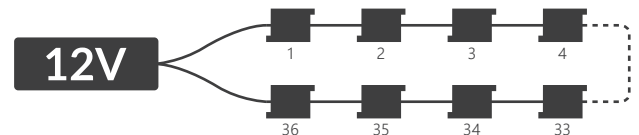

Elypso 2.8W

10-14 cm
singlesided

12-18 cm
doublesided

- constant current **stabilization**
- for edge-lit applications with up to **3 m** throw*
- **side** installations
- for **single- and double-sided** lightboxes
- built-in **heat sink**
- **indoor / outdoor** use
- chain of **18 pcs (can be cut every three pieces)**

DIMENSIONS

* max value depends on the conditions

Elypso 2.8W

CONNECTION DIAGRAM

one-side power input: **max 18 pcs**

two-side power input: **max 36 pcs**

TECHNICAL SPECIFICATION

Input voltage	12V DC
Nominal power usage per module	2.8 W
Nominal power usage per chain	50.4 W
Colour rendering index	≥82
Beam angle	56° x 12°
Current stabilization	YES
Dimmable	YES
Module dimensions (L x W x D)	56.5 x 38.8 x 17.7 mm
Cable length	140 ± 5 mm
Module length including cable	196 mm
Chain length	3.53 m
No. of modules in 1 m	5.1 pcs
Lifespan	~50000 h
Working temperature	-40°C ÷ +60°C
IP Rating	IP67
Compliance with	CE / RoHS / WEEE / UL listed
Warranty	5 years

CCT / LIGHT COLOUR*

Abbreviation	Light colour	CCT
WW	warm white	~3000K

* ask our sales team for details of available colours

Elypso 2.8W

APPLICATION

best for one-sided lightboxes (**10-14 cm depth**) and two-sided lightboxes (**12-18 cm depth**)

No. of modules: **18 pcs**
Lumen output: **3600 lm**
Power usage: **50,4 W**

NOTE: the exact number of modules depends on the used materials and the effect we want to achieve.

PACKING INFORMATION

	Chain	Bag	Box
Quantity	18 pcs	54 pcs	540 pcs
Gross weight	0.59 kg	1,78 kg	17.82 kg