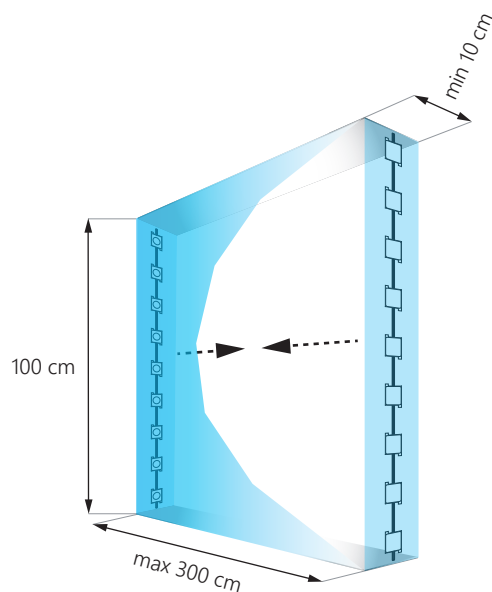

Elypso 2.8W

10-14 cm
singlesided

12-18 cm
doublesided

- constant current **stabilization**
- for edge-lit applications with up to **3 m** throw*
- **side** installations
- for **single- and double-sided** lightboxes
- built-in **heat sink**
- **indoor / outdoor** use
- chain of **18 pcs (can be cut every three pieces)**

DIMENSIONS

* max value depends on the conditions

Elypso 2.8W

CONNECTION DIAGRAM

one-side power input: **max 18 pcs**

two-side power input: **max 36 pcs**

TECHNICAL SPECIFICATION

Input voltage	12V DC
Nominal power usage per module	2.8 W
Nominal power usage per chain	50.4 W
Colour rendering index	≥82
Beam angle	56° x 12°
Current stabilization	YES
Dimmable	YES
Module dimensions (L x W x D)	56.5 x 38.8 x 17.7 mm
Cable length	140 ± 5 mm
Module length including cable	196 mm
Chain length	3.53 m
No. of modules in 1 m	5.1 pcs
Lifespan	~50000 h
Working temperature	-40°C ÷ +60°C
IP Rating	IP67
Compliance with	CE / RoHS / WEEE / UL listed
Warranty	5 years

CCT / LIGHT COLOUR*

Abbreviation	Light colour	CCT
WW	warm white	~3000K

* ask our sales team for details of available colours

Elypso 2.8W

APPLICATION

best for one-sided lightboxes (**10-14 cm depth**) and two-sided lightboxes (**12-18 cm depth**)