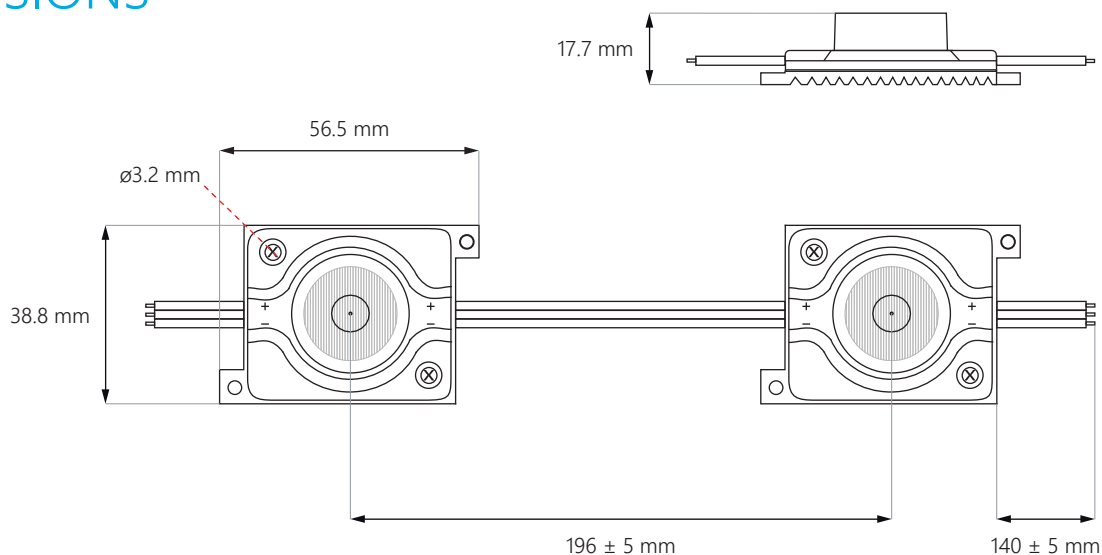

Elypso 2.8W

10-14 cm
singlesided

12-18 cm
doublesided

- constant current **stabilization**
- for edge-lit applications with up to **3 m** throw*
- **side** installations
- for **single- and double-sided** lightboxes
- built-in **heat sink**
- **indoor / outdoor** use
- chain of **18 pcs (can be cut every three pieces)**

DIMENSIONS

* max value depends on the conditions

Elypso 2.8W

CONNECTION DIAGRAM

one-side power input: **max 18 pcs**

two-side power input: **max 36 pcs**

TECHNICAL SPECIFICATION

Input voltage	12V DC
Nominal power usage per module	2.8 W
Nominal power usage per chain	50.4 W
Colour rendering index	≥82
Beam angle	56° x 12°
Current stabilization	YES
Dimmable	YES
Module dimensions (L x W x D)	56.5 x 38.8 x 17.7 mm
Cable length	140 ± 5 mm
Module length including cable	196 mm
Chain length	3.53 m
No. of modules in 1 m	5.1 pcs
Lifespan	~50000 h
Working temperature	-40°C ÷ +60°C
IP Rating	IP67
Compliance with	CE / RoHS / WEEE / UL listed
Warranty	5 years

CCT / LIGHT COLOUR*

Abbreviation	Light colour	CCT
WW	warm white	~3000K

* ask our sales team for details of available colours

Elypso 2.8W

APPLICATION

best for one-sided lightboxes (**10-14 cm depth**) and two-sided lightboxes (**12-18 cm depth**)

No. of modules: **18 pcs**
Lumen output: **3600 lm**
Power usage: **50,4 W**

NOTE: the exact number of modules depends on the used materials and the effect we want to achieve.

PACKING INFORMATION

	Chain	Bag	Box
Quantity	18 pcs	54 pcs	540 pcs
Gross weight	0.59 kg	1,78 kg	17.82 kg