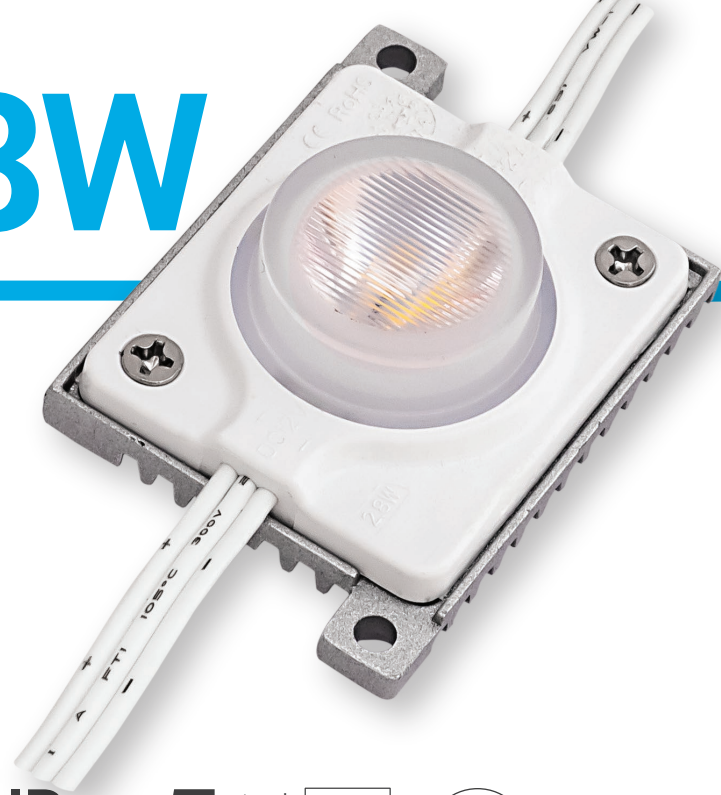

Elypso 2.8W

10-14 cm
singlesided

12-18 cm
doublesided

- constant current **stabilization**
- for edge-lit applications with up to **3 m** throw*
- **side** installations
- for **single- and double-sided** lightboxes
- built-in **heat sink**
- **indoor / outdoor** use
- chain of **18 pcs (can be cut every three pieces)**

DIMENSIONS

* max value depends on the conditions

Elypso 2.8W

CONNECTION DIAGRAM

one-side power input: **max 18 pcs**

two-side power input: **max 36 pcs**

TECHNICAL SPECIFICATION

Input voltage	12V DC
Nominal power usage per module	2.8 W
Nominal power usage per chain	50.4 W
Colour rendering index	≥82
Beam angle	56° x 12°
Current stabilization	YES
Dimmable	YES
Module dimensions (L x W x D)	56.5 x 38.8 x 17.7 mm
Cable length	140 ± 5 mm
Module length including cable	196 mm
Chain length	3.53 m
No. of modules in 1 m	5.1 pcs
Lifespan	~50000 h
Working temperature	-40°C ÷ +60°C
IP Rating	IP67
Compliance with	CE / RoHS / WEEE / UL listed
Warranty	5 years

CCT / LIGHT COLOUR*

Abbreviation	Light colour	CCT
WW	warm white	~3000K

* ask our sales team for details of available colours

Elypso 2.8W

APPLICATION

best for one-sided lightboxes (**10-14 cm depth**) and two-sided lightboxes (**12-18 cm depth**)

No. of modules: **18 pcs**
Lumen output: **3600 lm**
Power usage: **50,4 W**

NOTE: the exact number of modules depends on the used materials and the effect we want to achieve.

PACKING INFORMATION

	Chain	Bag	Box
Quantity	18 pcs	54 pcs	540 pcs
Gross weight	0.59 kg	1,78 kg	17.82 kg