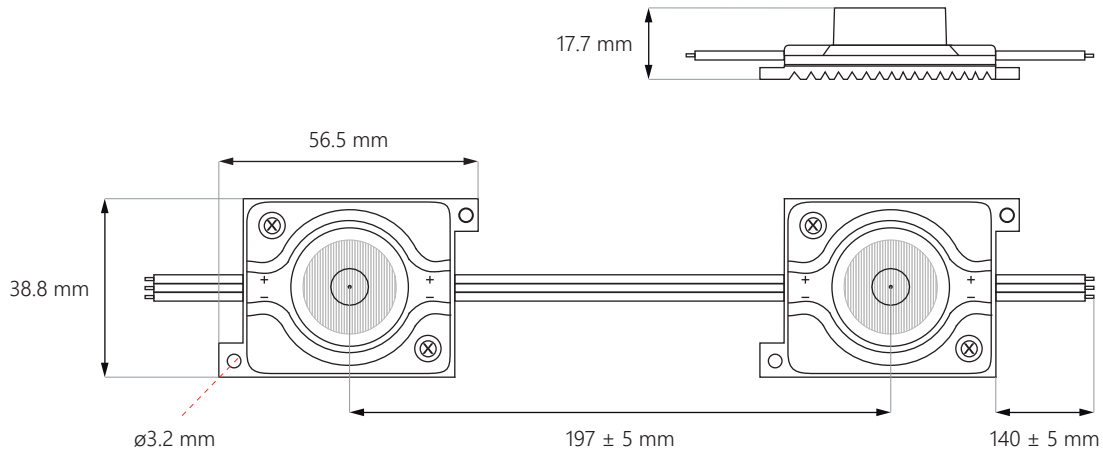

NOTE: the exact number of modules depends on the materials used and the effect we want to achieve

Elypso 2.8W

for edge-lit applications with up to 3 m throw

Dimensions

Logistics data

Chain	Bag	Box
18 pcs	54 pcs	540 pcs
0.59 kg	1.78 kg	17.82 kg
3.53 m	10.58 m	105.8 m