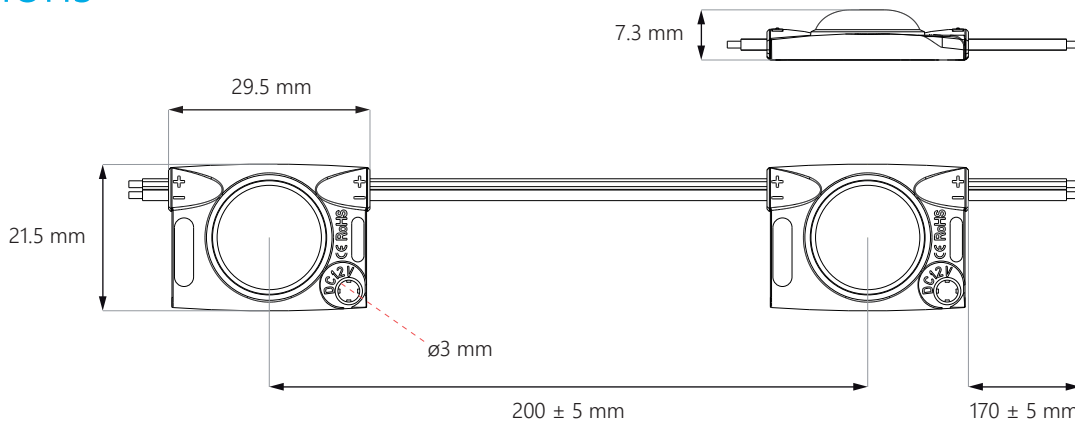

Dimensions

Logistics data

Chain	Bag	Box
30 pcs	120 pcs	2400 pcs
0.24 kg	0.96 kg	19.2 kg
6 m	24 m	480 m

No. of modules in 1 m: **5 pcs**