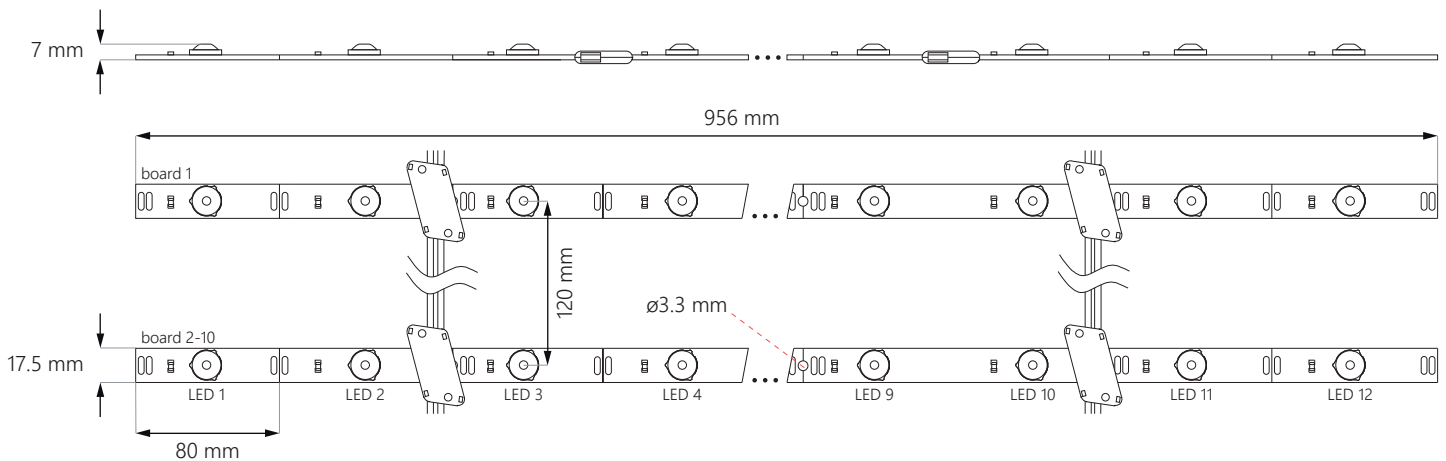

NOTE: the exact number of modules depends on the materials used and the effect we want to achieve

6-15 cm
lightboxes / stretch ceilings

Planar Net 6.5W

for extra slim lightboxes

Dimensions

Application

6 cm
depth