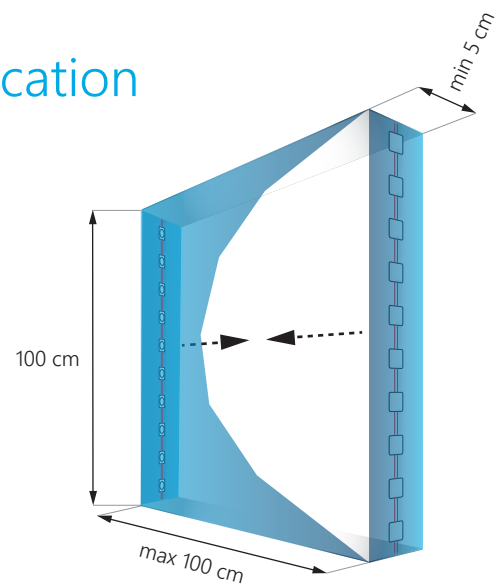

Elypso 1.2W

for edge-lit applications with up to 1 m throw

Dimensions

Logistics data

Chain	Bag	Box
30 pcs	120 pcs	1440 pcs
0.3 kg	1.2 kg	14.4 kg
3 m	12 m	14.4 m

No. of modules in 1 m: **10 pcs**

Application