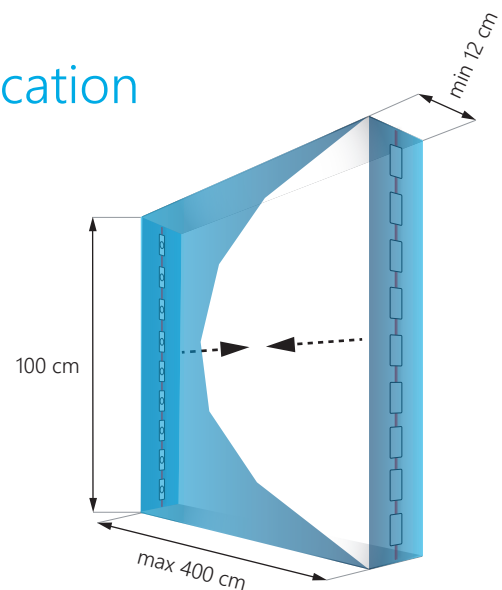

Application

No. of modules: **18 pcs**
Lumen output: **7200 lm**
Power usage: **81 W**

NOTE: the exact number of modules depends on the materials used and the effect we want to achieve