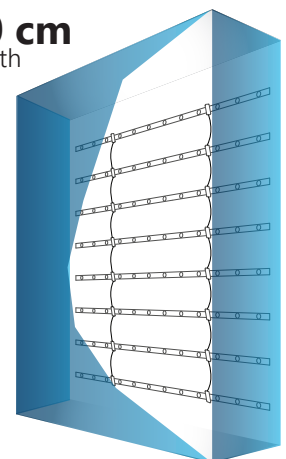

6-15 cm
lightboxes / stretch ceilings

Planar Net 6.5W

for extra slim lightboxes

Dimensions

Application

6 cm
depth

10 cm
depth

Area: **1 m²**
CC distance: **10 cm**
No. of modules: **10 pcs**
Lumen output: **6000 lm**
Power usage: **65 W**

Area: **1 m²**
CC distance: **12 cm**
No. of modules: **8 pcs**
Lumen output: **4800 lm**
Power usage: **78 W**

Logistics data

Chain	Bag	Box
10 pcs	10 pcs	120 pcs
1.1 kg	1.1 kg	13.2 kg

No. of modules in 1 m: **1.05 pcs**

NOTE: the exact number of modules depends on the materials used and the effect we want to achieve