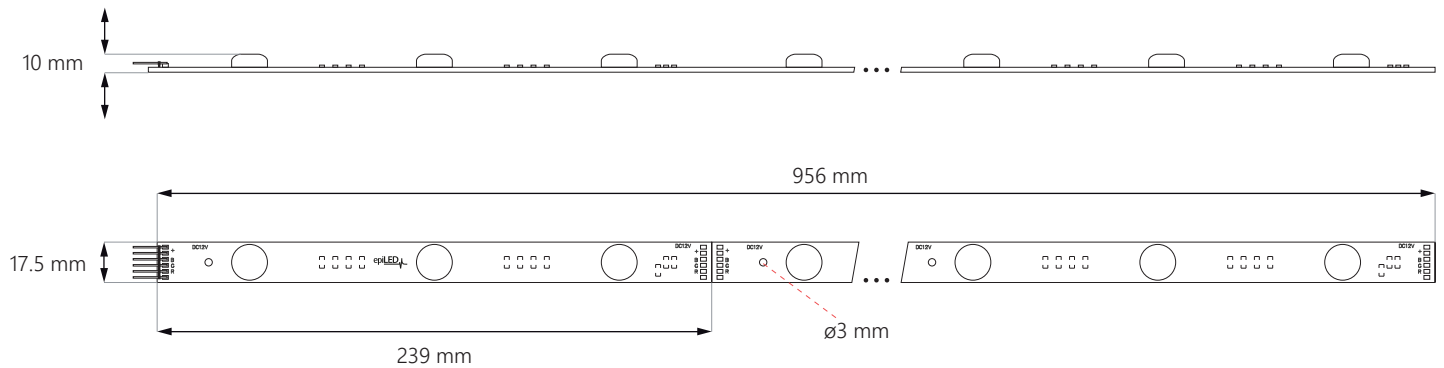

Dimensions