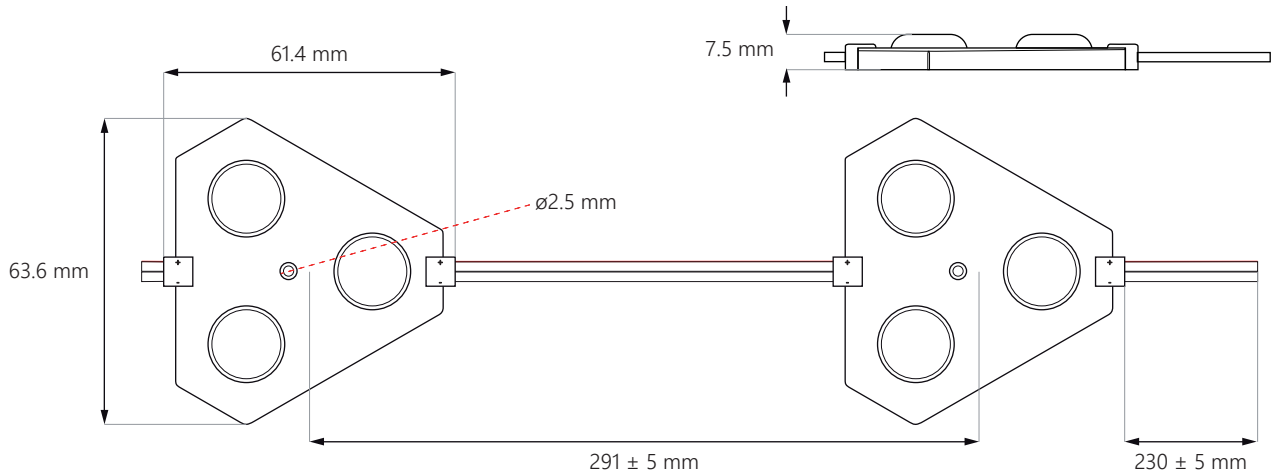

Triglo

homogenous light output

Dimensions

Logistics data

Chain	Bag	Box
20 pcs	40 pcs	560 pcs
0.5 kg	1 kg	14 kg
5.82 m	11.64 m	162.96 m

No. of modules in 1 m: **3.4 pcs**

Application

Area: **1 m²**
CC distance: **22 cm**
No. of modules: **20 pcs**
Lumen output: **2600 lm**
Power usage: **30 W**