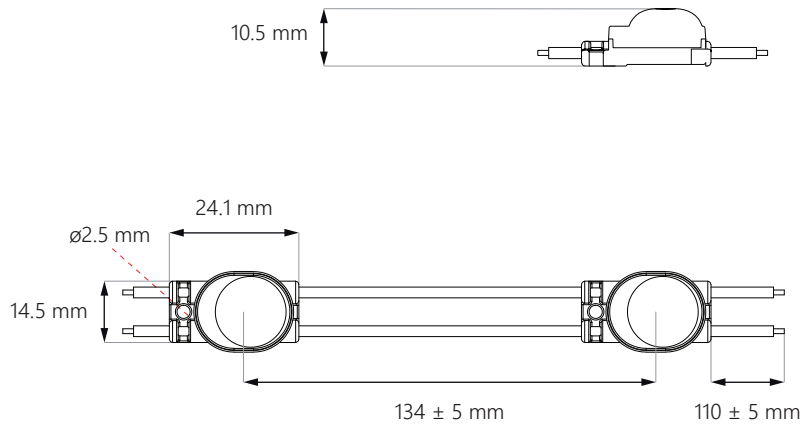

No. of modules in 1 m: **12.65 pcs**

Application

6 cm
depth

Area: **1 m²**
CC distance: **7 cm**
No. of modules: **210 pcs**
Lumen output: **7770 lm**
Power usage: **50.4 W**

8 cm
depth

Area: **1 m²**
CC distance: **8 cm**
No. of modules: **156 pcs**
Lumen output: **5772 lm**
Power usage: **37.44 W**

NOTE: the exact number of modules depends on the materials used and the effect we want to achieve

e **5-10 cm**
channel letters / lightboxes

Lumiter¹

top notch LED module for small forms

0.36W
 56lm
 156 lm/W
 170°
 IP67
 5 YEAR warranty
 CURRENT STABILIZATION
 PWM
 12V DC

Dimensions

Logistics data

Chain	Bag	Box
40 pcs	240 pcs	2880 pcs
0.28 kg	1.68 kg	20.16 kg
5.4 m	32.4 m	38.88 m

No. of modules in 1 m: **7.46 pcs**

Application

5 cm
depth

Area: **1 m²**
 CC distance: **8 cm**
 No. of modules: **156 pcs**
 Lumen output: **8736 lm**
 Power usage: **56.16 W**