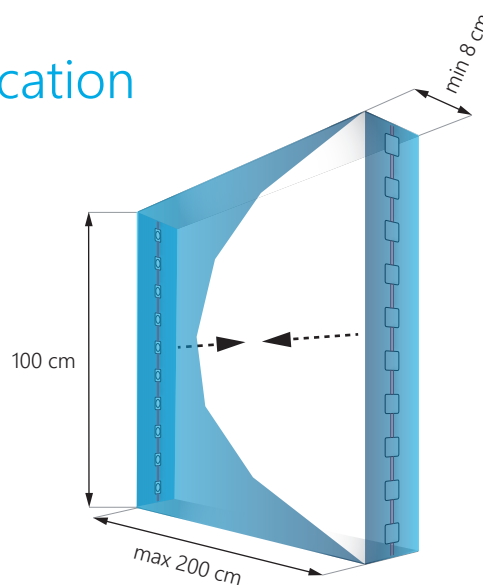

Application

No. of modules: **20 pcs**
Lumen output: **2400 lm**
Power usage: **30 W**

NOTE: the exact number of modules depends on the materials used and the effect we want to achieve