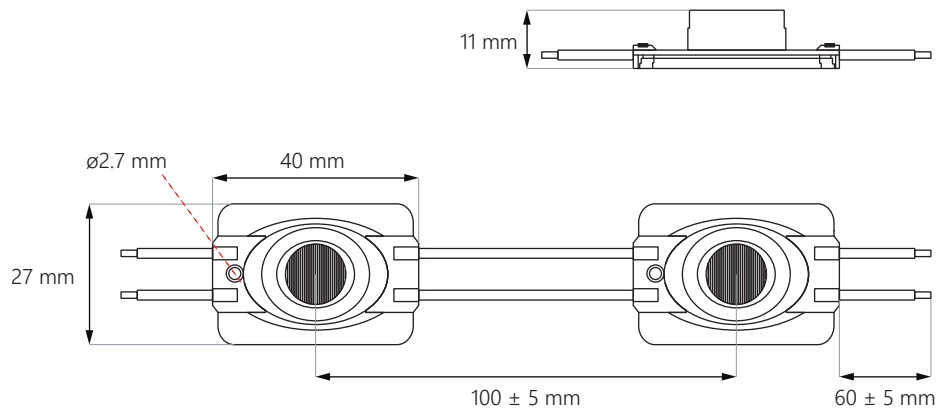

Elypso 1.2W

for edge-lit applications with up to 1 m throw

Dimensions

Logistics data

Chain	Bag	Box
30 pcs	120 pcs	1440 pcs
0.3 kg	1.2 kg	14.4 kg
3 m	12 m	14.4 m

No. of modules in 1 m: **10 pcs**

Application