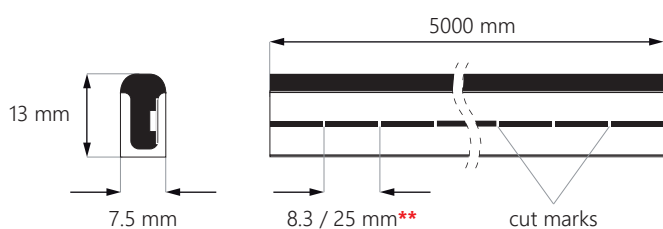

Extron 7.5x13

external neon for signage

IP65

2 YEAR warranty

12V DC

Dimensions*

Lighting surface