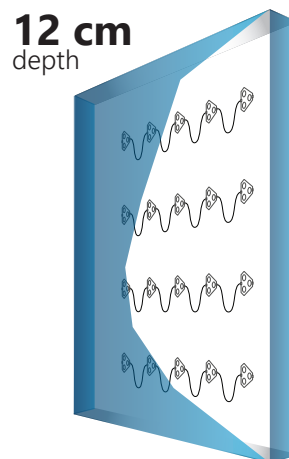

Triglo

homogenous light output

Dimensions

Logistics data

Chain	Bag	Box
20 pcs	40 pcs	560 pcs
0.5 kg	1 kg	14 kg
5.82 m	11.64 m	162.96 m

No. of modules in 1 m: **3.4 pcs**

Application

Area: **1 m²**
CC distance: **22 cm**
No. of modules: **20 pcs**
Lumen output: **2600 lm**
Power usage: **30 W**