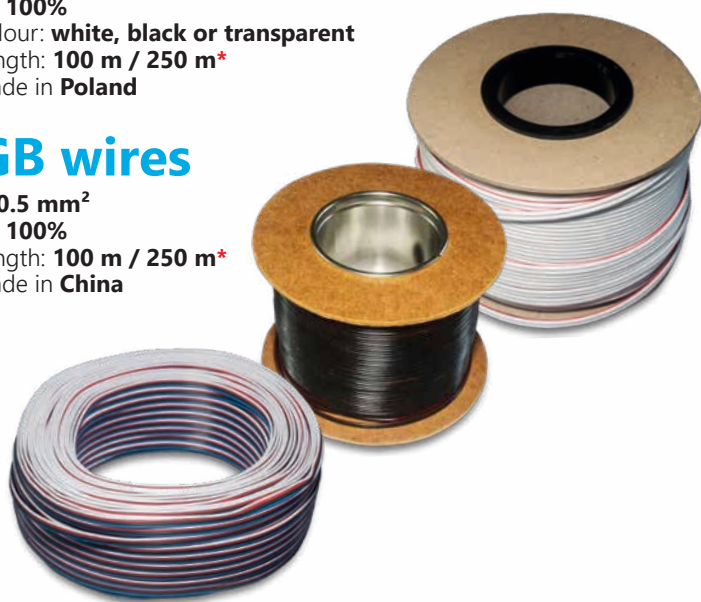

RGB wires

- $\varnothing$: 0.5 mm²
- Cu 100%
- Length: 100 m / 250 m*
- Made in China