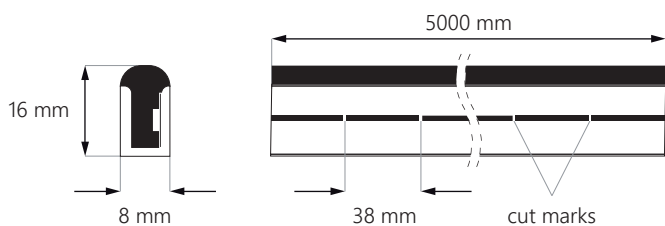

RGB 8x16

colour changing neon

12W/m

3.8cm

5m

IP 40

2 YEAR
warranty

12V
DC

Dimensions

Lighting surface