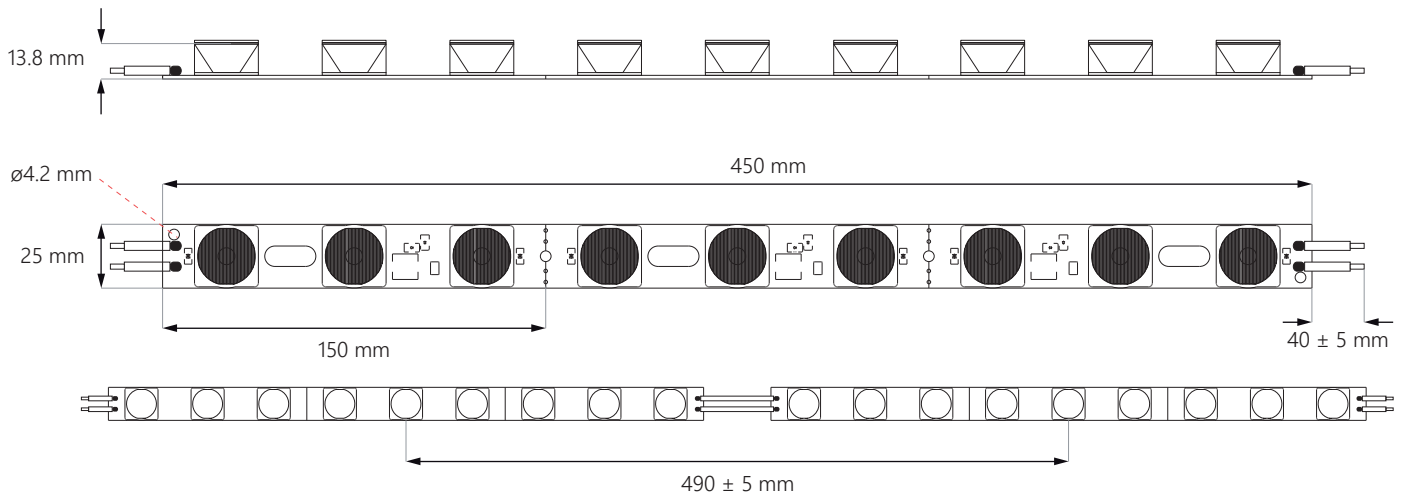

Dimensions

Logistics data

Chain	Bag	Box
5 pcs	-	120 pcs
0.48 kg	-	11.52 kg
2.45 m	-	58.8 m

No. of modules in 1 m: **2.04 pcs**