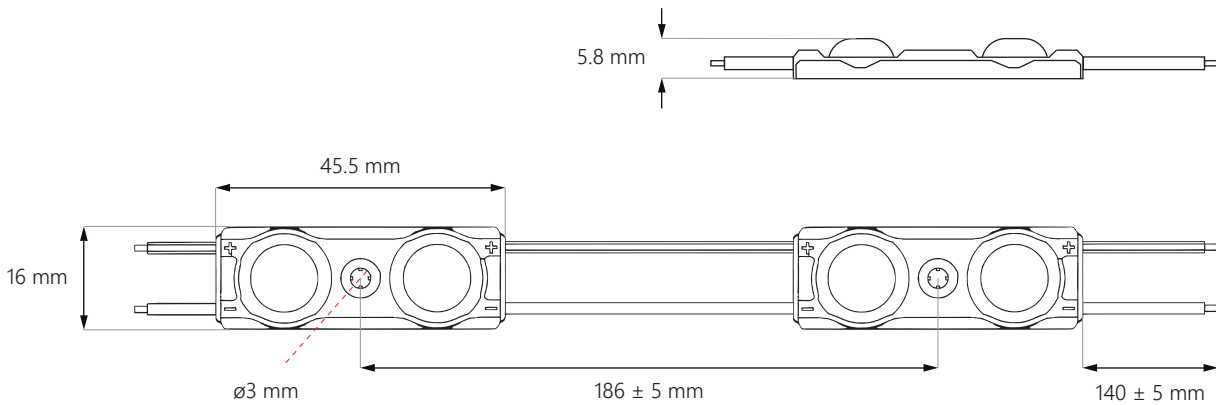

Dimensions

Logistics data

Chain	Bag	Box
40 pcs	200 pcs	2400 pcs
0.3 kg	1.5 kg	18 kg
7.4 m	37 m	444 m

No. of modules in 1 m: **5.37 pcs**