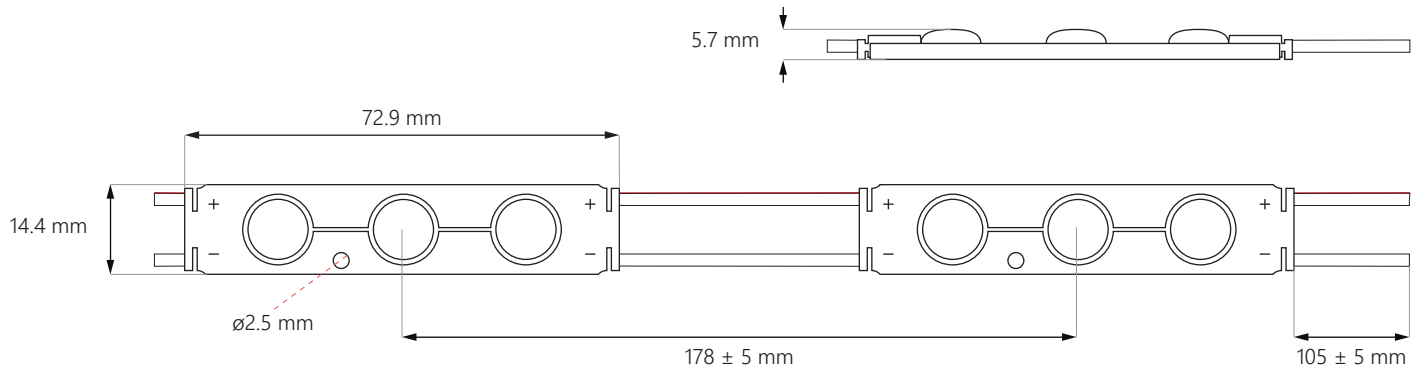

Dimensions

Logistics data

Chain	Bag	Box
20 pcs	160 pcs	1920 pcs
0.17 kg	1.33 kg	15.94 kg
3.56 m	28.48 m	341.76 m

No. of modules in 1 m: **5.6 pcs**