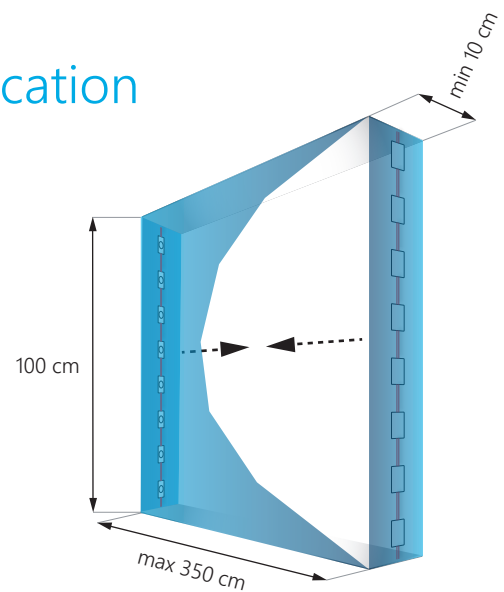

Application

No. of modules: **16 pcs**
Lumen output: **3520 lm**
Power usage: **48 W**

NOTE: the exact number of modules depends on the materials used and the effect we want to achieve