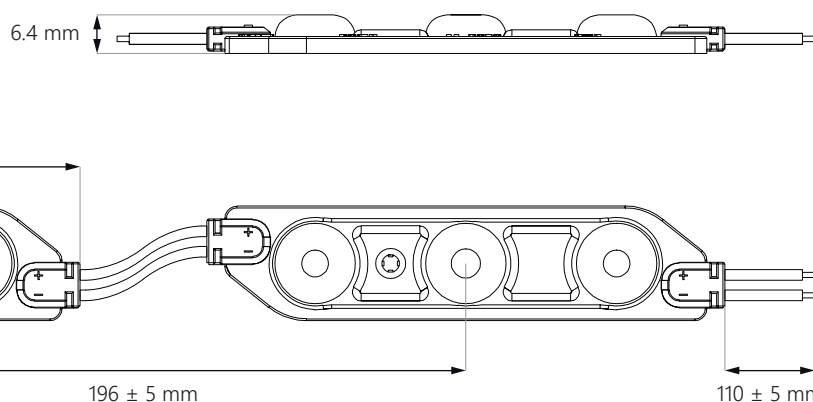

Dimensions

Logistics data

Chain	Bag	Box
40 pcs	120 pcs	1440 pcs
0.51 kg	1.54 kg	18.43 kg
7.84 m	23.52 m	282.24 m

No. of modules in 1 m: **5.1 pcs**