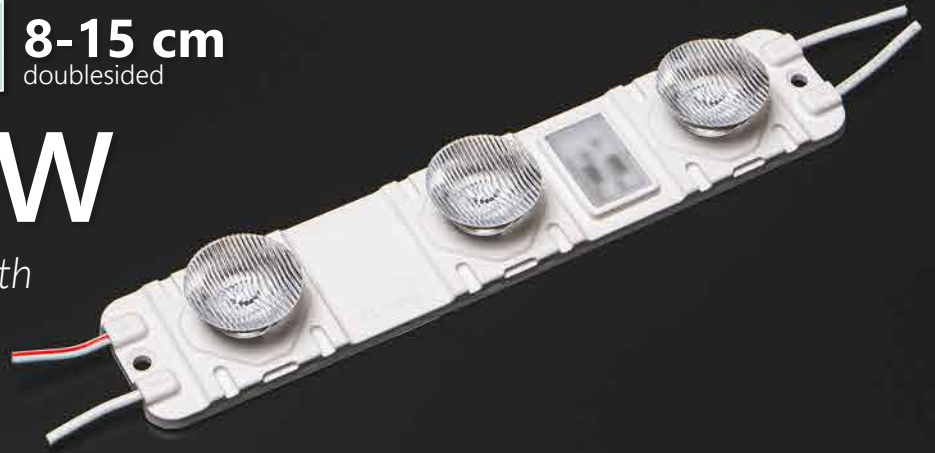

NOTE: the exact number of modules depends on the materials used and the effect we want to achieve

Elypso 7W

for edge-lit applications with up to 2.4 m throw

Dimensions

Logistics data

Chain	Bag	Box
10 pcs	10 pcs	240 pcs
0.58 kg	0.58 kg	13.92 kg
2.6 m	2.6 m	62.4 m