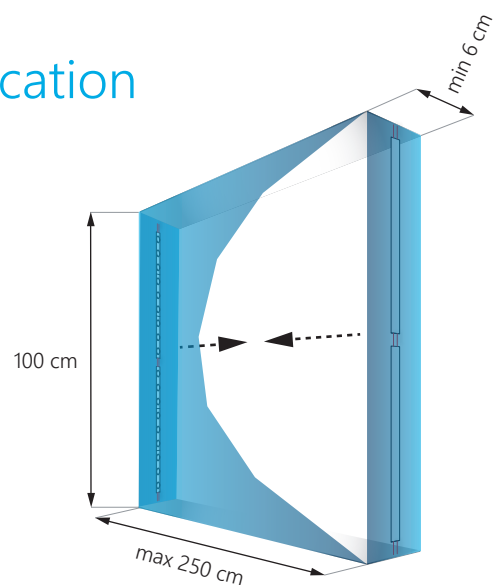

Application

No. of modules: **4 pcs**
Lumen output: **9600 lm**
Power usage: **88 W**

NOTE: the exact number of modules depends on the materials used and the effect we want to achieve