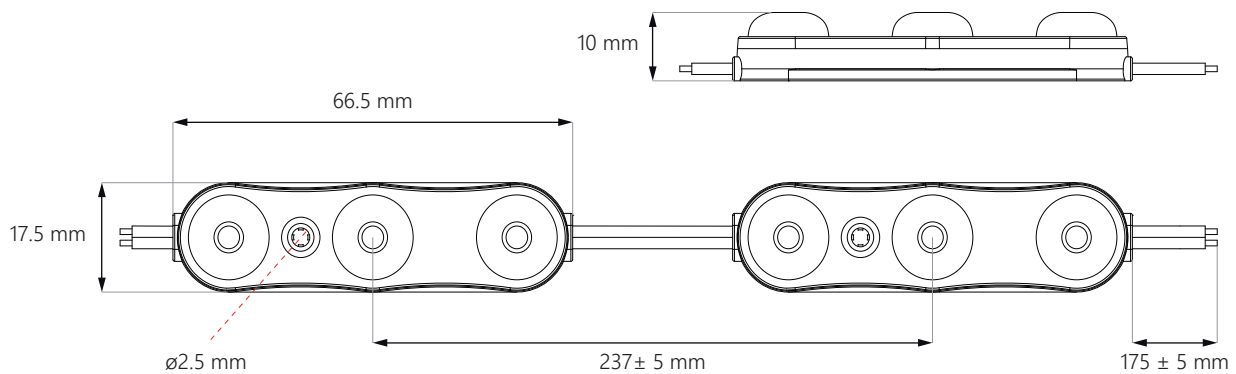

NOTE: the exact number of modules depends on the materials used and the effect we want to achieve

e **10-22 cm**
channel letters / lightboxes

Lumiter³

top notch LED module

Dimensions

Logistics data

Chain	Bag	Box
20 pcs	100 pcs	1000 pcs
0.36 kg	1.8 kg	18 kg
4.8 m	24 m	240 m

No. of modules in 1 m: **4.22 pcs**

Application

10 cm
depth

Area: **1 m²**
 CC distance: **18 cm**
 No. of modules: **30 pcs**
 Lumen output: **5040 lm**
 Power usage: **32.4 W**

20 cm
depth

Area: **1 m²**
 CC distance: **24 cm**
 No. of modules: **20 pcs**
 Lumen output: **3360 lm**
 Power usage: **21.6 W**