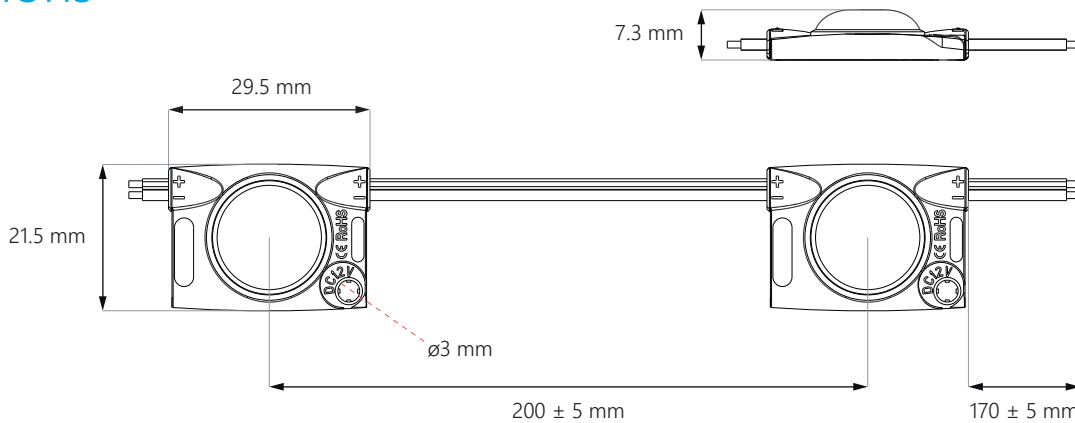

Dimensions

Logistics data

Chain	Bag	Box
30 pcs	120 pcs	2400 pcs
0.24 kg	0.96 kg	19.2 kg
6 m	24 m	480 m

No. of modules in 1 m: **5 pcs**