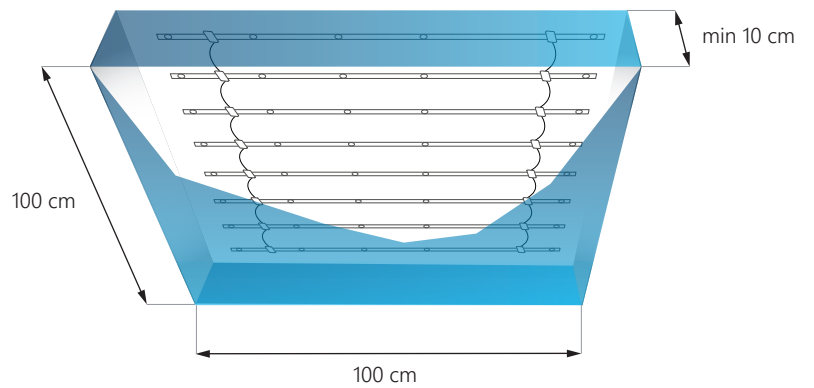

10-20 cm
lightboxes / stretch ceilings

Planar Ceiling

for stretch ceilings

Dimensions

Application

Logistics data

Chain	Bag	Box
10 pcs	10 pcs	130 pcs
1.1 kg	1.1 kg	14.3 kg

No. of modules in 1 m: **1.19 pcs**