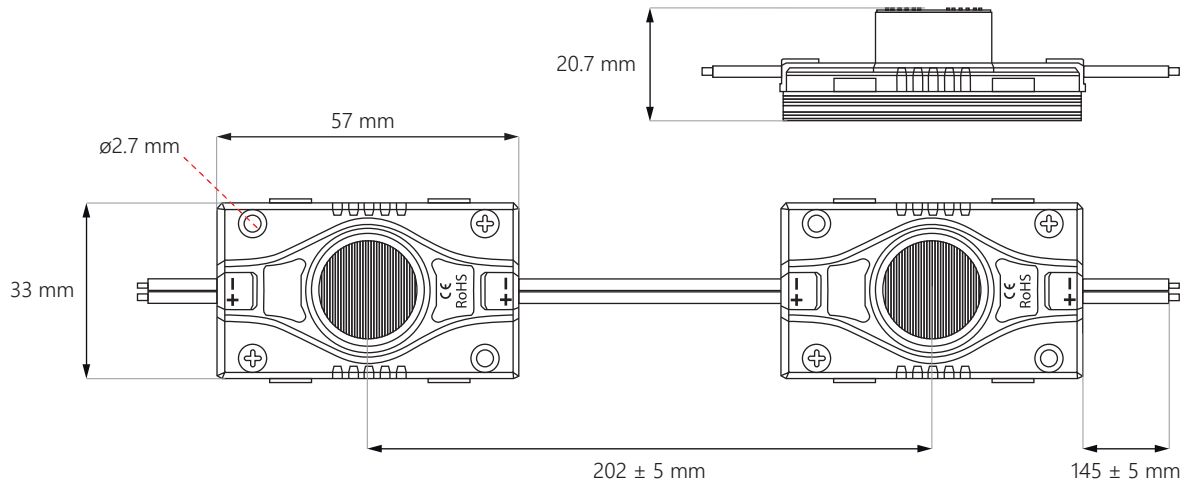

10-16 cm
singlesided

12-20 cm
doublesided

Elypso 3W

for edge-lit applications with
up to 3.5 m throw

Dimensions

Logistics data

Chain	Bag	Box
20 pcs	20 pcs	320 pcs
0.79 kg	0.79 kg	12.7 kg
4 m	4 m	64 m

No. of modules in 1 m: **4,95 pcs**

Application

No. of modules: **16 pcs**
Lumen output: **3520 lm**
Power usage: **48 W**

NOTE: the exact number of modules depends on the materials used and the effect we want to achieve

12-25 cm
singlesided