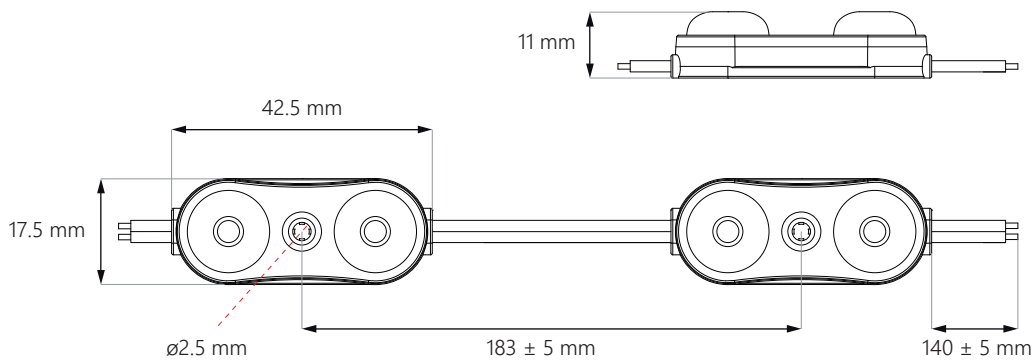

10 cm
depth

Area: **1 m²**
 CC distance: **13.5 cm**
 No. of modules: **56 pcs**
 Lumen output: **3136 lm**
 Power usage: **20.16 W**

NOTE: the exact number of modules depends on the materials used and the effect we want to achieve

e **8-17 cm**
channel letters / lightboxes

Lumiter²

top notch LED module

0.72W
 112lm
 156 lm/W
 170°
 IP67
 5 YEAR warranty
 CURRENT STABILIZATION
 PWM
 12V DC

Dimensions

Logistics data

Chain	Bag	Box
30 pcs	120 pcs	1440 pcs
0.33 kg	1.32 kg	15.84 kg
5.55 m	22.2 m	266.4 m