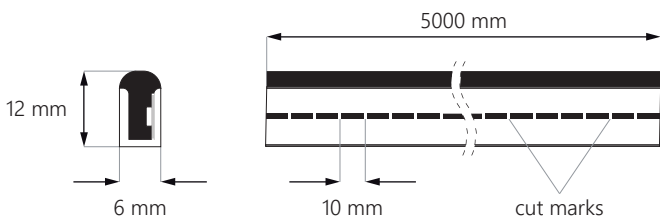

- 1-core wire (**Cu 100%**)
- sold in sets: **2 reels of 5 m**
- **Ø 0.45 mm²**

- 2-core wire (**Cu 100%**)
- sold in **reels of 100 m**
- **Ø 0.5 mm²**

- **support base**
- section length **2.5 cm**
- sold in **strips of 20 pcs**

- **neon cutter**
- **sharpening file** included

Basic 6x12

internal neon with brilliant colour options

IP 40

2 YEAR warranty

12V DC

Dimensions

Lighting surface