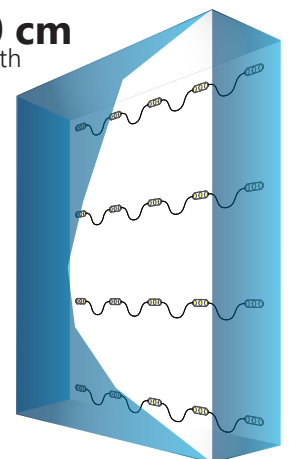

10 cm
depth

Area: **1 m²**
 CC distance: **13.5 cm**
 No. of modules: **56 pcs**
 Lumen output: **3136 lm**
 Power usage: **20.16 W**

NOTE: the exact number of modules depends on the materials used and the effect we want to achieve

No. of modules in 1 m: **4.22 pcs**

Application

10 cm
depth

Area: **1 m²**
 CC distance: **18 cm**
 No. of modules: **30 pcs**
 Lumen output: **5040 lm**
 Power usage: **32.4 W**

20 cm
depth

Area: **1 m²**
 CC distance: **24 cm**
 No. of modules: **20 pcs**
 Lumen output: **3360 lm**
 Power usage: **21.6 W**