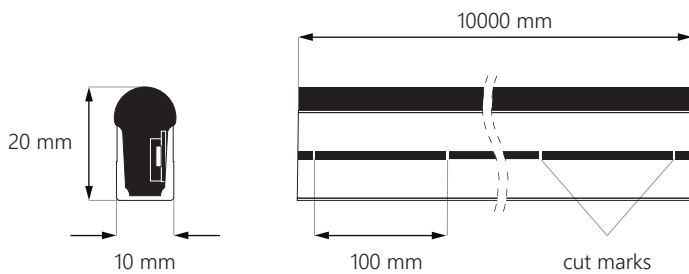

14.4W/m

10cm

10m

IP 40

2 YEAR warranty

24V DC

Dimensions

Lighting surface