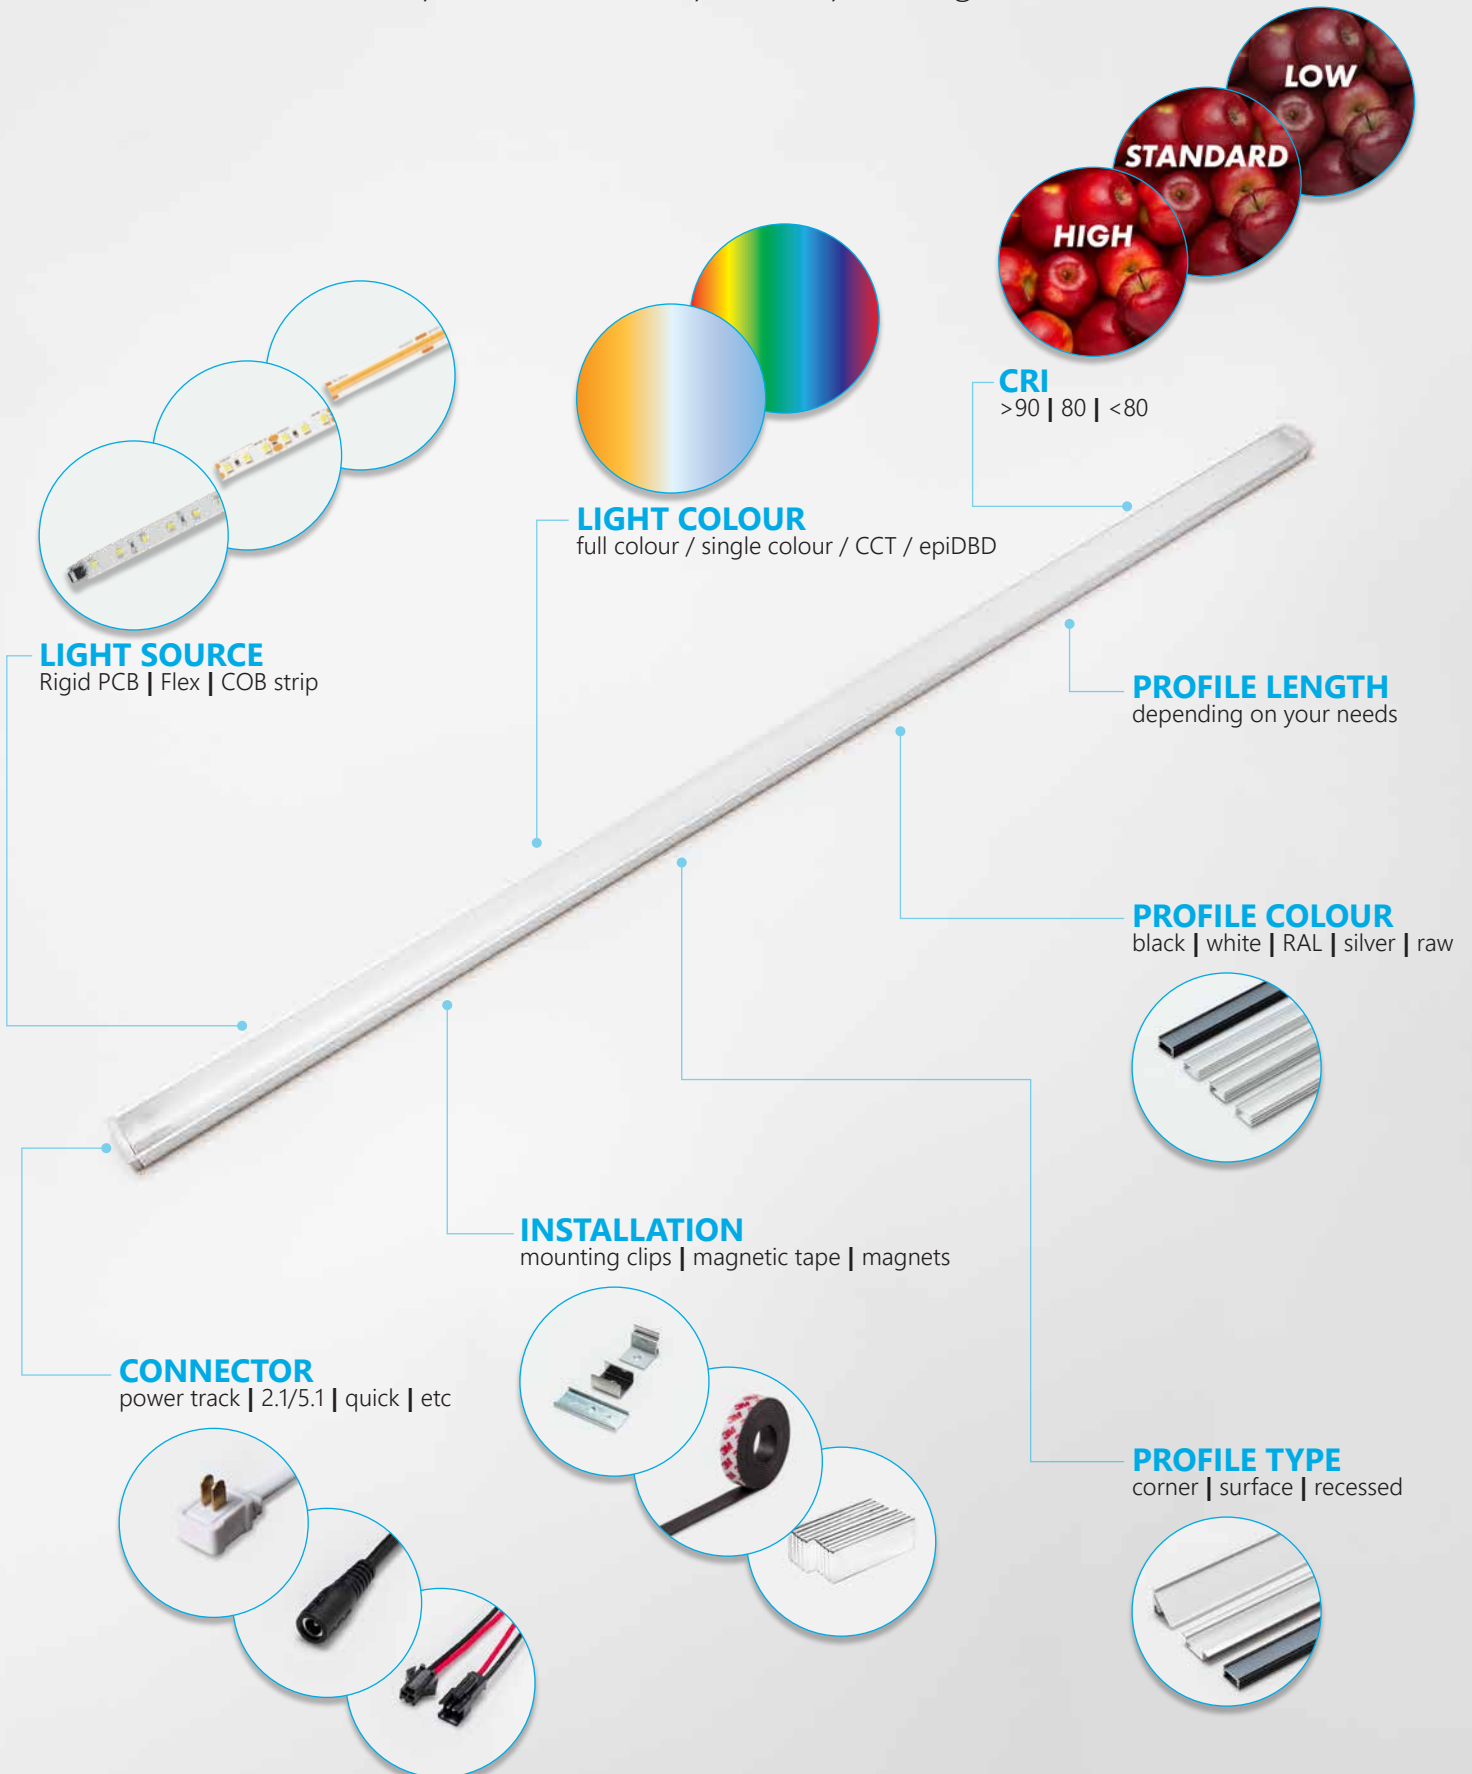

Shelf Lighting

combine various options to create your very own light source