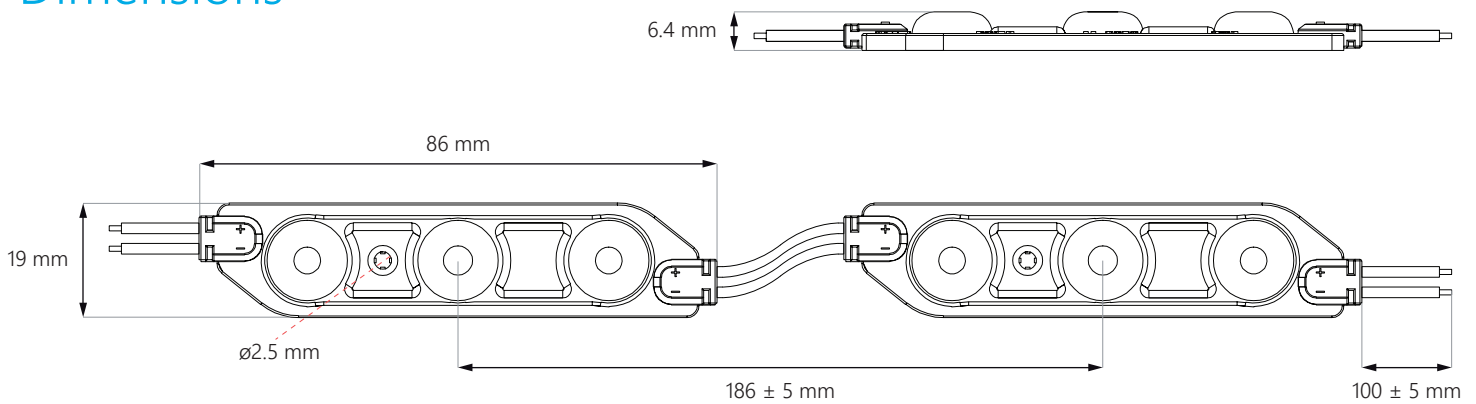

Dimensions

Logistics data

Chain	Bag	Box
30 pcs	120 pcs	1440 pcs
0.38 kg	1.54 kg	18.43 kg
5.58 m	22.32 m	267.84 m

No. of modules in 1 m: **5.37 pcs**