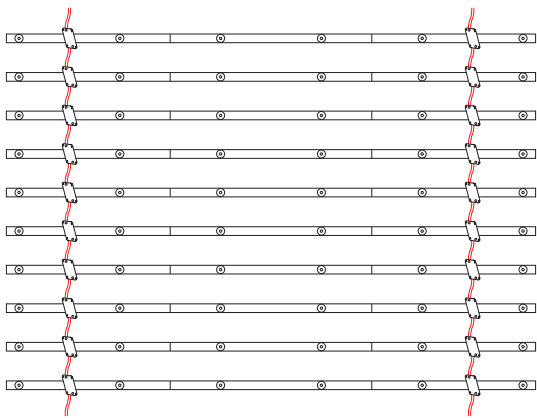

10-20 cm
lightboxes / stretch ceilings

Planar Ceiling

for stretch ceilings

Dimensions