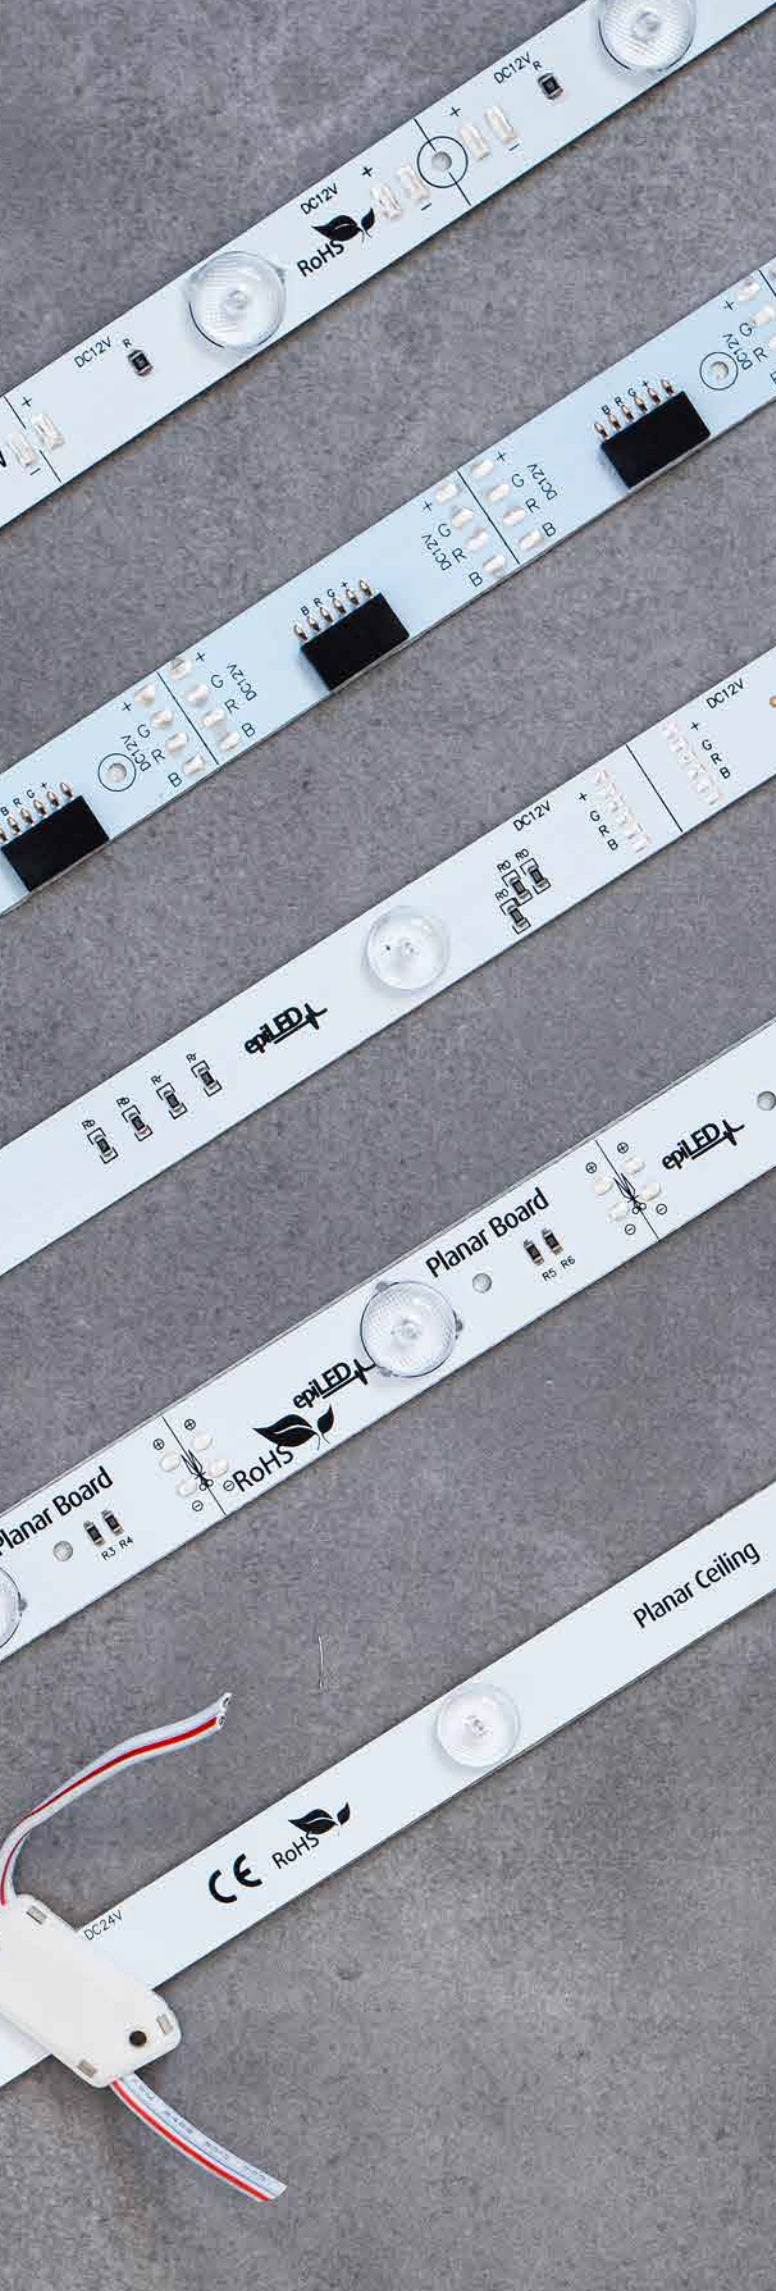

PLANAR MODULE FAMILY

back-lit boards for slim
applications

- **35** Planar Net 3W
- **36** Planar Net 6.5W
- **37** Planar Ceiling
- **38** Planar Board RGB