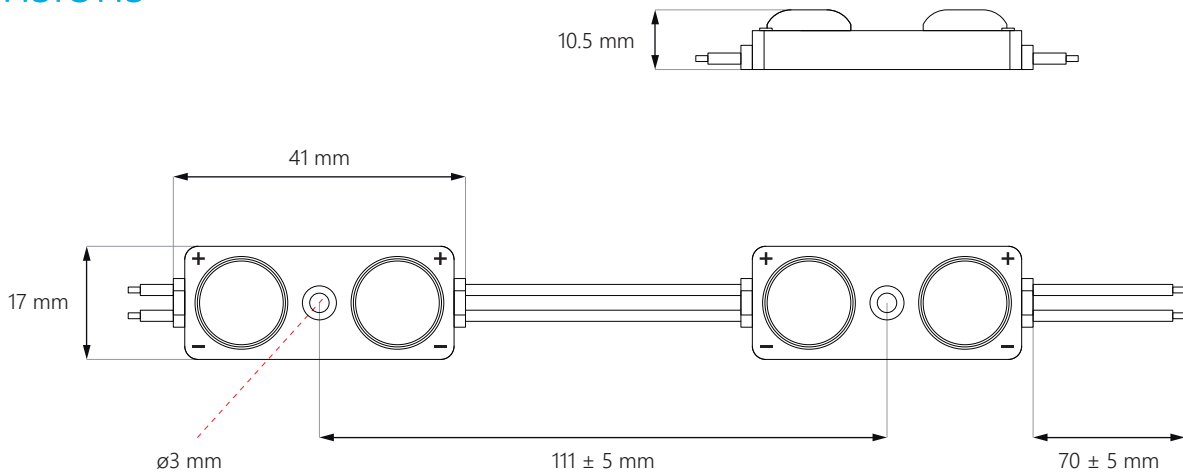

Dimensions

Logistics data

Chain	Bag	Box
40 pcs	120 pcs	1920 pcs
0.36 kg	1.09 kg	17.5 kg
4.44 m	13.32 m	134.4 m

No. of modules in 1 m: **9 pcs**