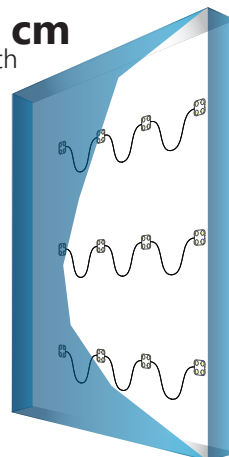

Application

15 cm
depth

Area: **1 m²**
CC distance: **29 cm**
No. of modules: **12 pcs**
Lumen output: **3744 lm**
Power usage: **24 W**

45 cm
depth