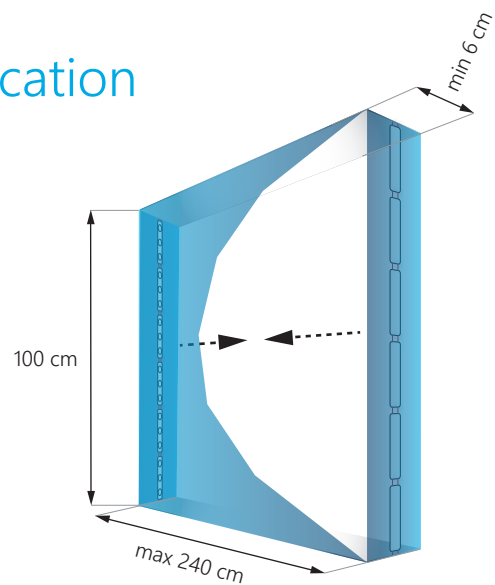

Application

No. of modules: **12 pcs**
Lumen output: **6960 lm**
Power usage: **84 W**

NOTE: the exact number of modules depends on the materials used and the effect we want to achieve