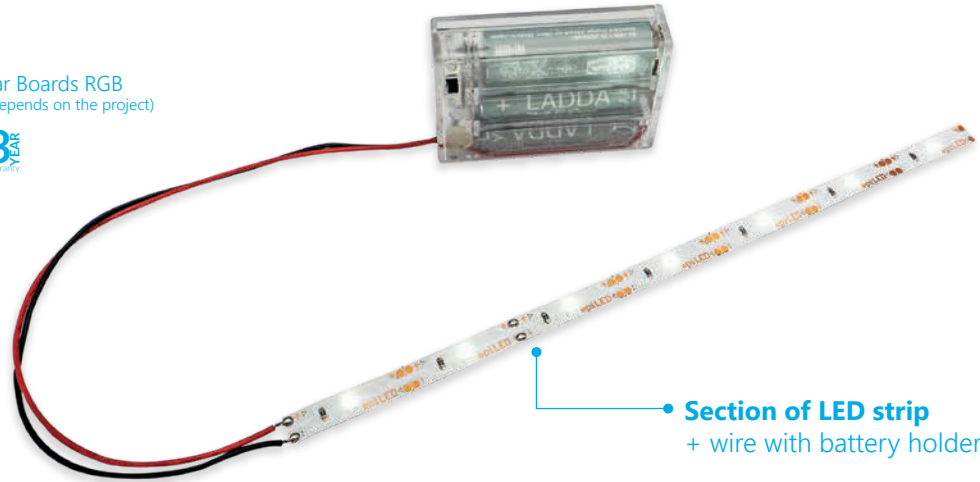

• Planar Connect used to connect Planar Boards RGB (length of module/sections depends on the project)

12V DC 24V DC IP20 3 year warranty

• Section of LED strip + wire with battery holder