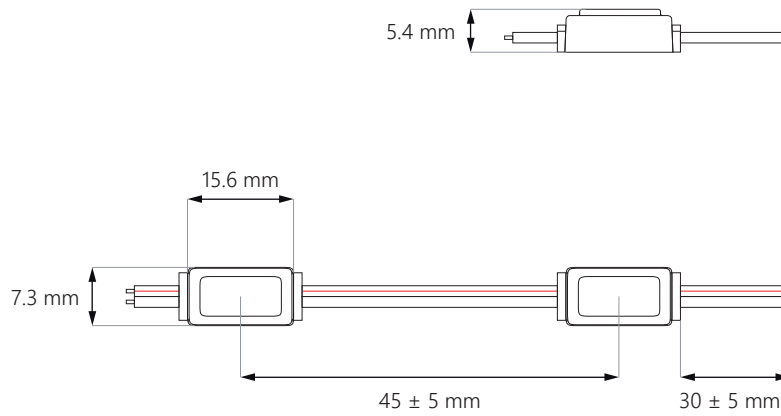

Dimensions

Logistics data

Chain	Bag	Box
50 pcs	200 pcs	6000 pcs
0.04 kg	0.17 kg	5.16 kg
2.3 m	9.2 m	276 m

No. of modules in 1 m: **21.74 pcs**