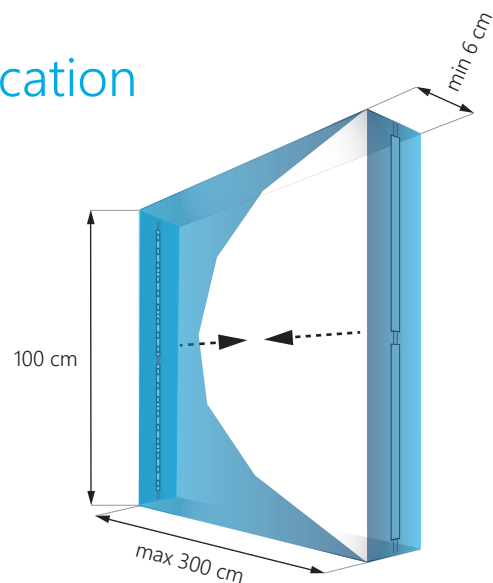

Application

No. of modules: **4 pcs**
Lumen output: **12600 lm**
Power usage: **128 W**

NOTE: the exact number of modules depends on the materials used and the effect we want to achieve