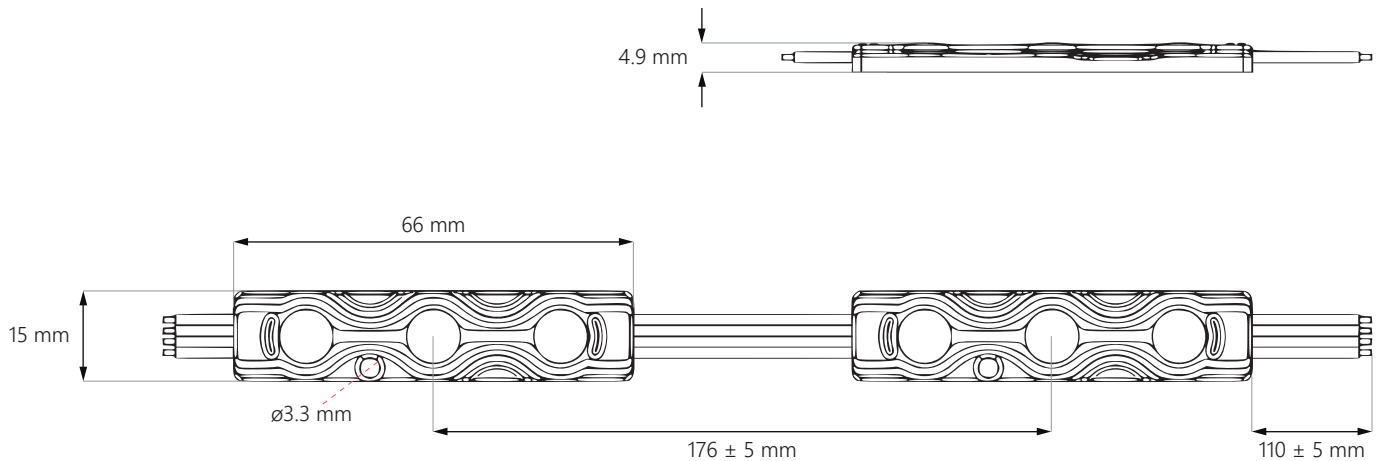

Dimensions

Logistics data

Chain	Bag	Box
20 pcs	120 pcs	1440 pcs
0.2 kg	1.2 kg	14.4 kg
3.52 m	21.12 m	253.44 m

No. of modules in 1 m: **5.68 pcs**