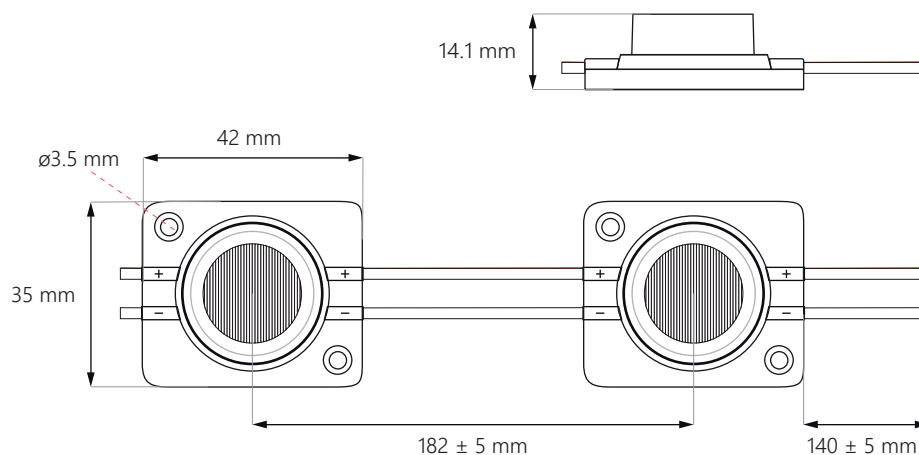

Dimensions

Logistics data

Chain	Bag	Box
30 pcs	60 pcs	600 pcs
0.53 kg	1.05 kg	10.5 kg
5.46 m	10.92 m	109.2 m

No. of modules in 1 m: **5.5 pcs**