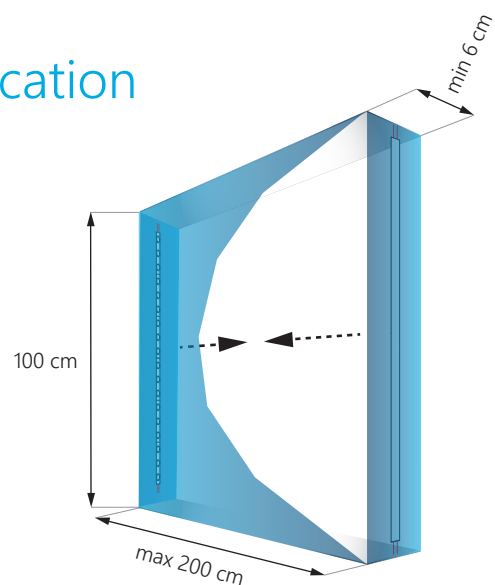

Application

No. of modules: **2 pcs**
Lumen output: **5000 lm**
Power usage: **52 W**

NOTE: the exact number of modules depends on the materials used and the effect we want to achieve