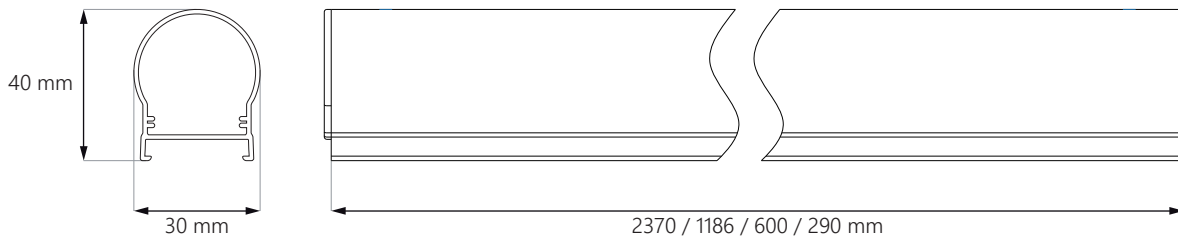

5.5cm

5.8W/m

14.5cm

IP66

3 YEAR warranty

24V DC

Dimensions

Possible colours