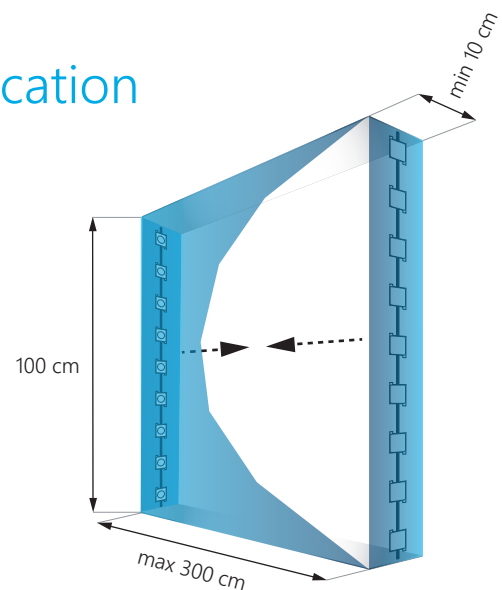

Application

No. of modules: **18 pcs**
Lumen output: **3600 lm**
Power usage: **50.4 W**

NOTE: the exact number of modules depends on the materials used and the effect we want to achieve