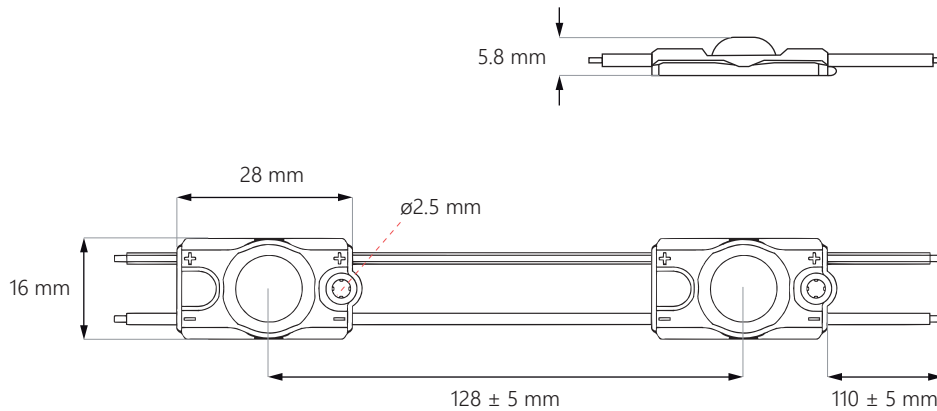

e **5-10 cm**
channel letters / lightboxes

Opticor¹

quality specimen for years

Dimensions

Logistics data

Chain	Bag	Box
50 pcs	300 pcs	4200 pcs
0.24 kg	1.44 kg	20.16 kg
6.9 m	41.4 m	579.6 m

No. of modules in 1 m: **7.81 pcs**