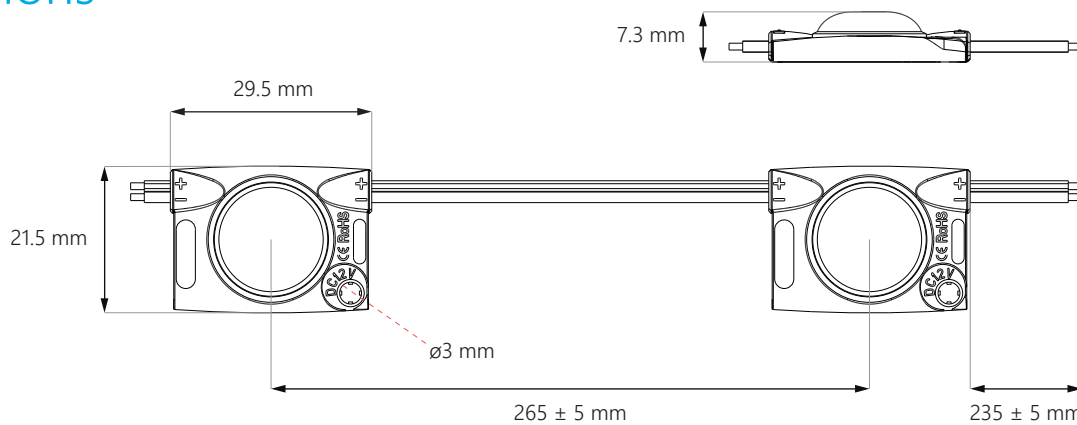

Dimensions

Logistics data

Chain	Bag	Box
30 pcs	120 pcs	2400 pcs
0.24 kg	0.96 kg	19.2 kg
7.95 m	31.8 m	636 m

No. of modules in 1 m: **3.77 pcs**