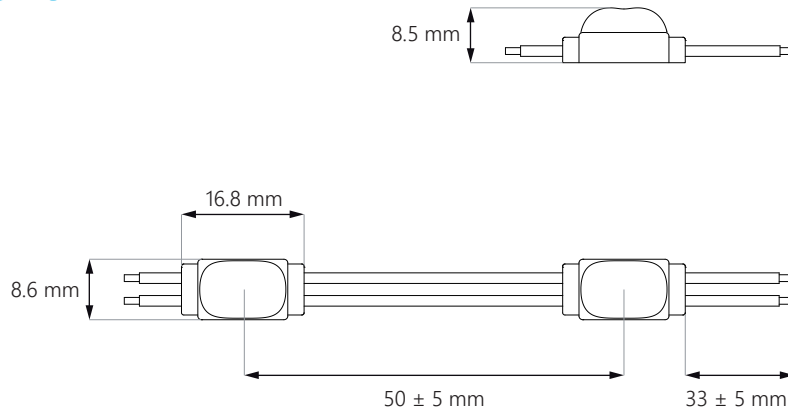

small in size, big at heart

Dimensions

Logistics data

Chain	Bag	Box
50 pcs	500 pcs	6000 pcs
0.1 kg	1 kg	12 kg
2.5 m	25 m	300 m

No. of modules in 1 m: **20 pcs**

Application

Area: **0.04 m²**
 No. of modules: **21 pcs**
 Lumen output: **840 lm**
 Power usage: **5.04 W**