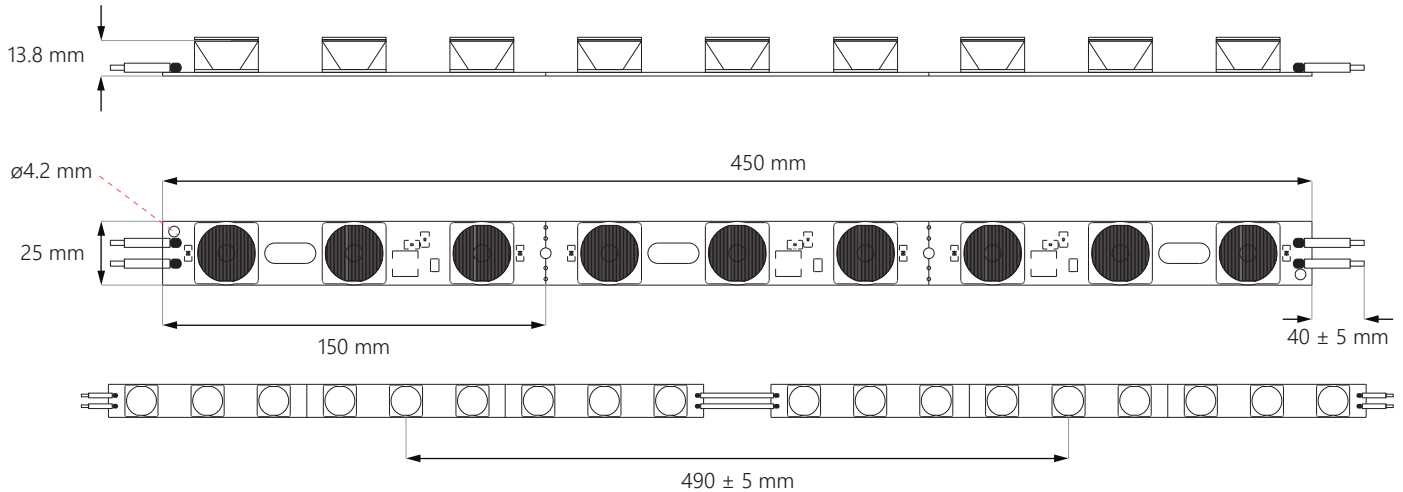

Dimensions

Logistics data

Chain	Bag	Box
5 pcs	-	120 pcs
0.48 kg	-	11.52 kg
2.45 m	-	58.8 m

No. of modules in 1 m: **2.04 pcs**