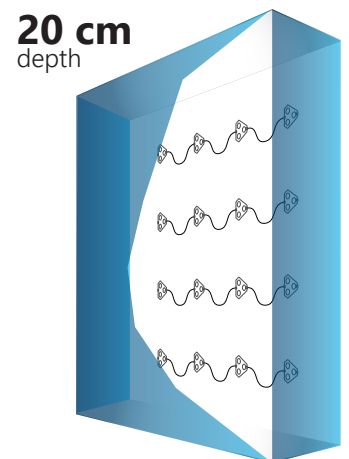

Triglo

homogenous light output

Dimensions

Logistics data

Chain	Bag	Box
20 pcs	40 pcs	560 pcs
0.5 kg	1 kg	14 kg
5.82 m	11.64 m	162.96 m

No. of modules in 1 m: **3.4 pcs**

Application

Area: **1 m²**
CC distance: **22 cm**
No. of modules: **20 pcs**
Lumen output: **2600 lm**
Power usage: **30 W**