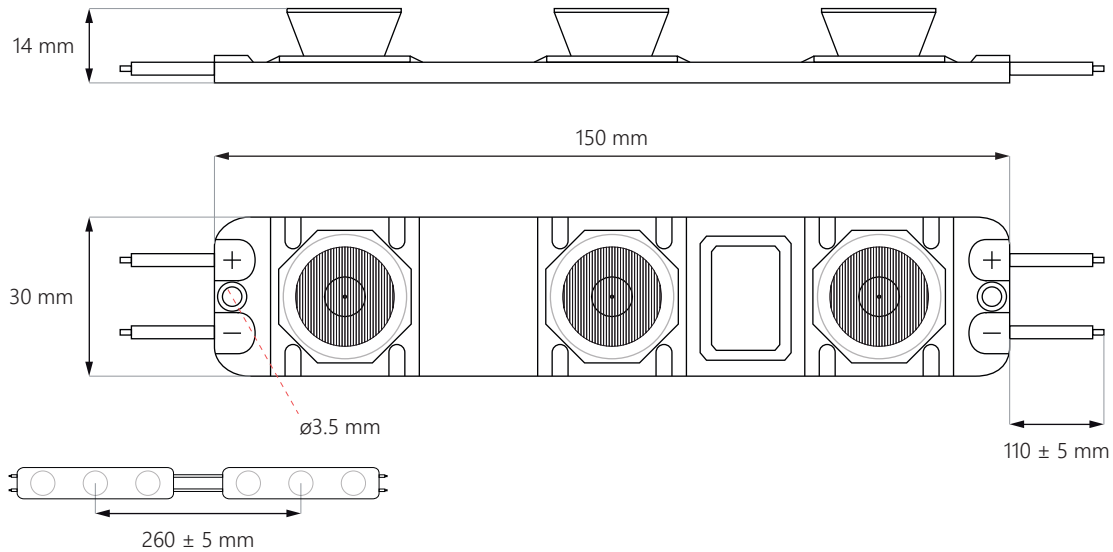

NOTE: the exact number of modules depends on the materials used and the effect we want to achieve

Elypso 7W

for edge-lit applications with up to 2.4 m throw

Dimensions

Logistics data

Chain	Bag	Box
10 pcs	10 pcs	240 pcs
0.58 kg	0.58 kg	13.92 kg
2.6 m	2.6 m	62.4 m