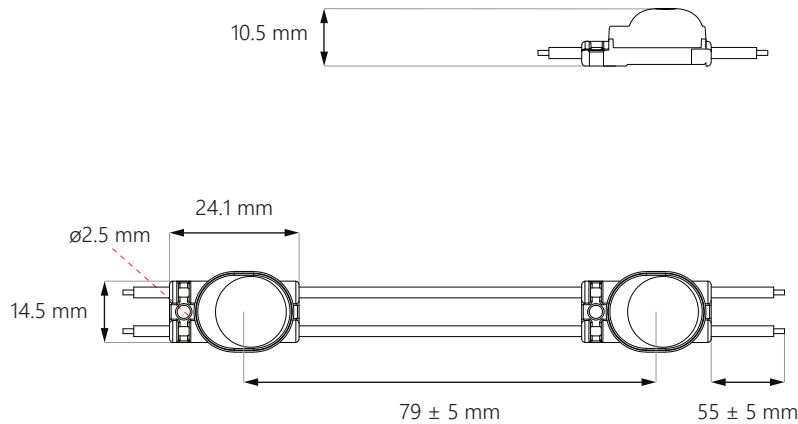

e **3-8 cm**
channel letters / lightboxes

Lumiter¹ Lite

extra small channel tubing

0.24W 37lm 156 lm/W < 170° IP67 5 YEAR warranty CURRENT STABILIZATION PWM 12V DC

Dimensions

Logistics data

Chain	Bag	Box
50 pcs	250 pcs	3000 pcs
0.35 kg	1.75 kg	21 kg
4 m	20 m	240 m

No. of modules in 1 m: **12.65 pcs**