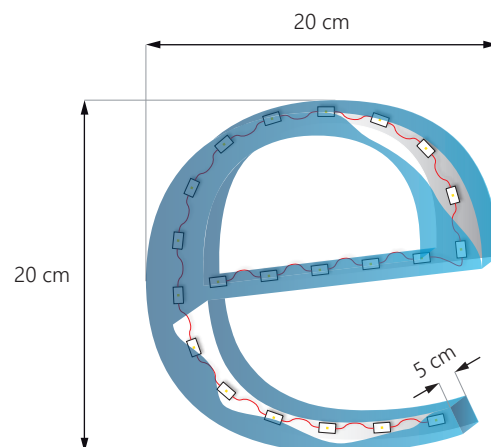

small in size, big at heart

Dimensions

Logistics data

Chain	Bag	Box
50 pcs	500 pcs	6000 pcs
0.1 kg	1 kg	12 kg
2.5 m	25 m	300 m

No. of modules in 1 m: **20 pcs**

Application

Area: **0.04 m²**
 No. of modules: **21 pcs**
 Lumen output: **840 lm**
 Power usage: **5.04 W**

NOTE: the exact number of modules depends on the materials used and the effect we want to achieve

Nano

the smallest footprint module

Dimensions

Logistics data

Chain	Bag	Box
50 pcs	200 pcs	6000 pcs
0.04 kg	0.17 kg	5.16 kg
2.3 m	9.2 m	276 m