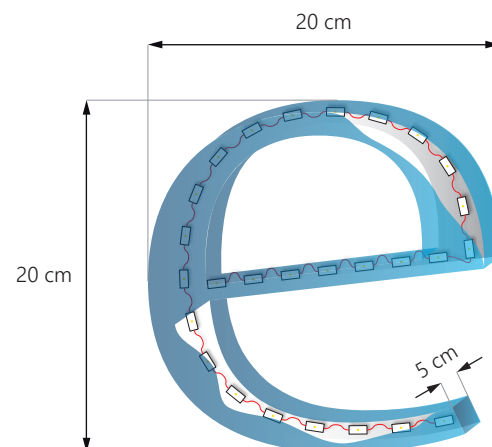

small in size, big at heart

Dimensions

Logistics data

Chain	Bag	Box
50 pcs	500 pcs	6000 pcs
0.1 kg	1 kg	12 kg
2.5 m	25 m	300 m

No. of modules in 1 m: **20 pcs**

Application

Area: **0.04 m²**
 No. of modules: **21 pcs**
 Lumen output: **840 lm**
 Power usage: **5.04 W**

NOTE: the exact number of modules depends on the materials used and the effect we want to achieve

Nano

the smallest footprint module

Dimensions

Logistics data

Chain	Bag	Box
50 pcs	200 pcs	6000 pcs
0.04 kg	0.17 kg	5.16 kg
2.3 m	9.2 m	276 m

No. of modules in 1 m: **21.74 pcs**

Application

Area: **0.04 m²**
 No. of modules: **27 pcs**
 Lumen output: **783 lm**
 Power usage: **8.1 W**

NOTE: the exact number of modules depends on the materials used and the effect we want to achieve