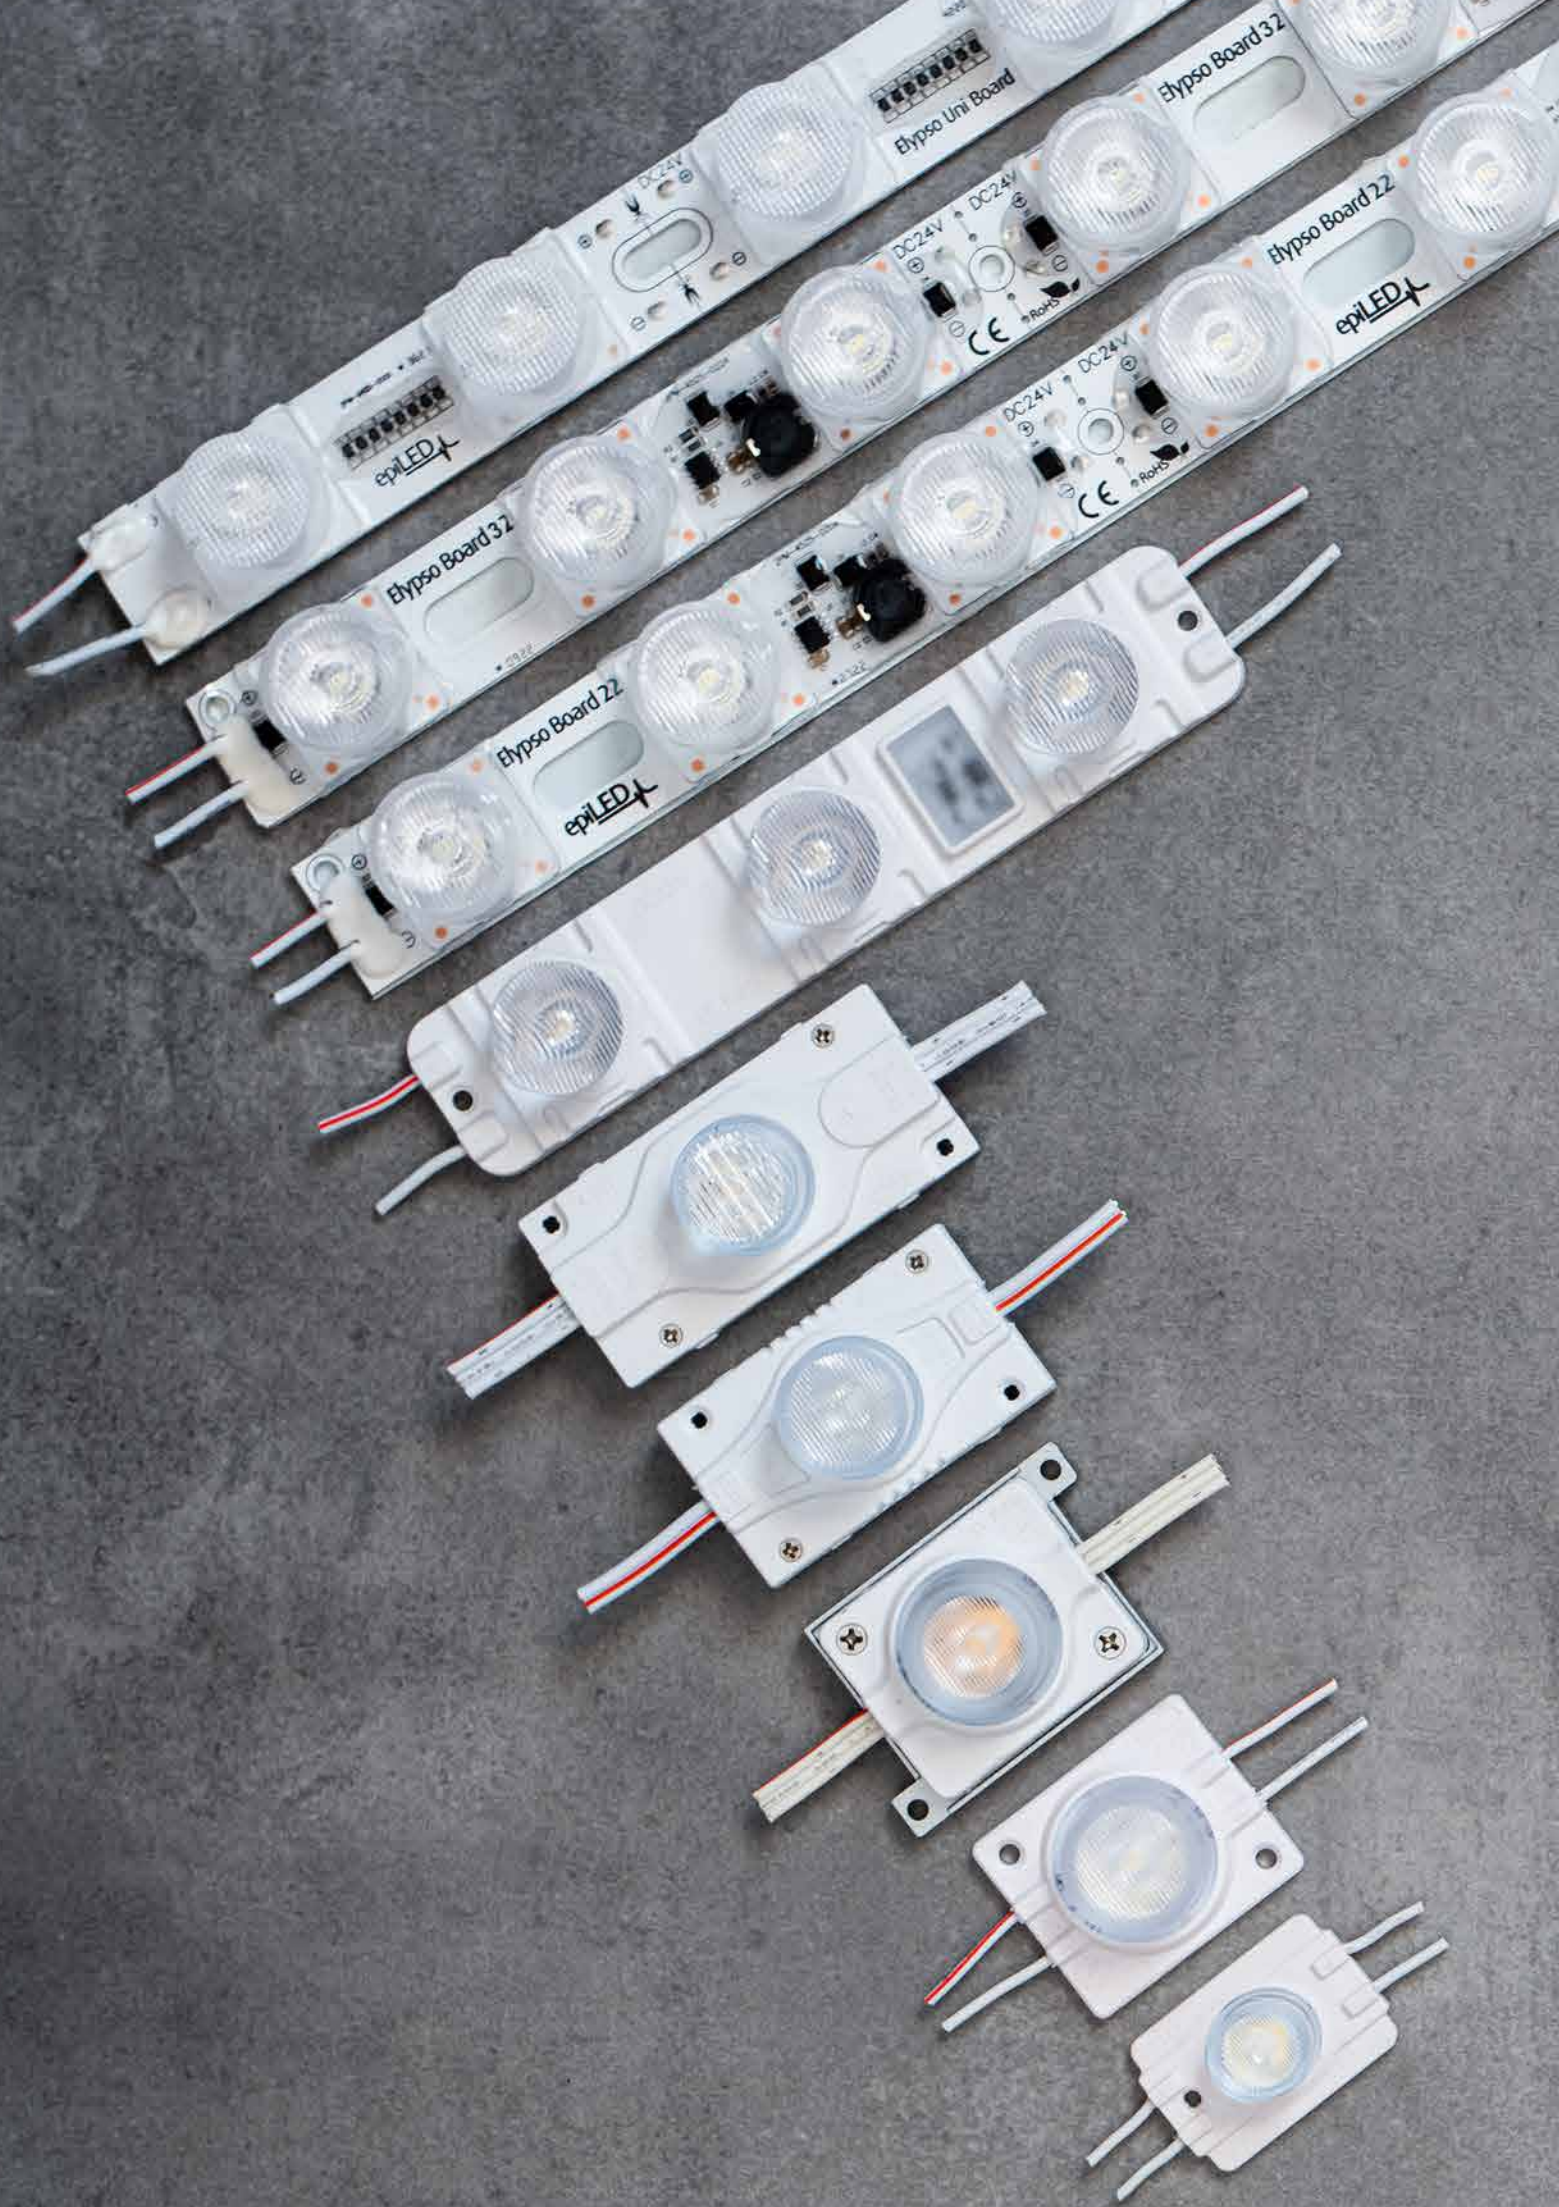

ELYPSO MODULE FAMILY

edge lighting modules for
single- and double-sided
lightboxes

- 49** Elypso 1.2W
- 50** Elypso 1.5W
- 51** Elypso 2.8W
- 52** Elypso 3W
- 53** Elypso 4.5W
- 54** Elypso 7W
- 56** Elypso Uni Board
- 57** Elypso Board 22
- 58** Elypso Board 32