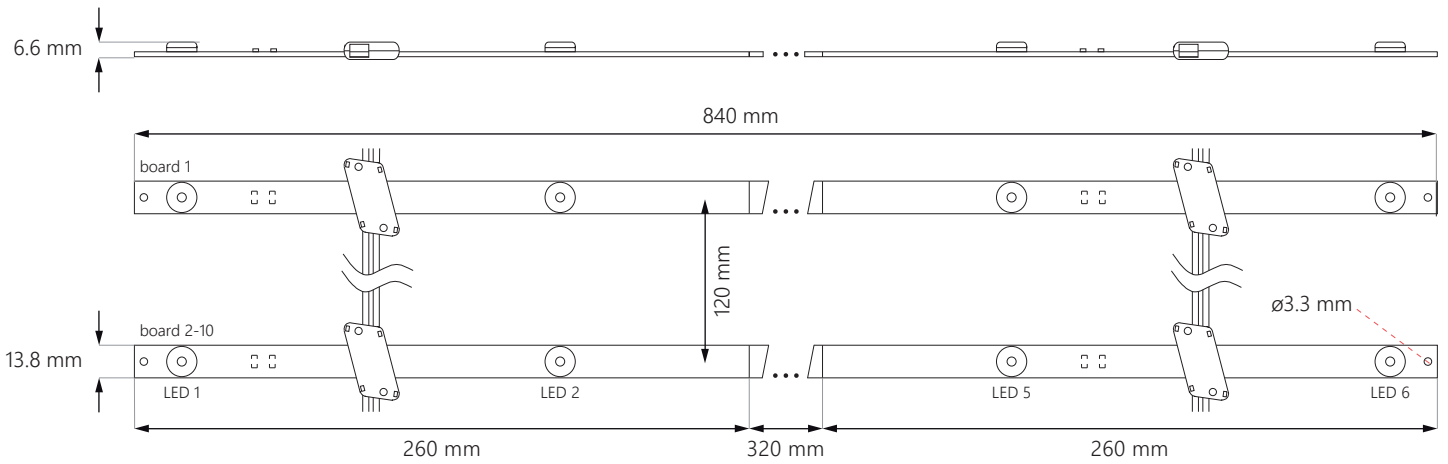

10-20 cm
lightboxes / stretch ceilings

Planar Ceiling

for stretch ceilings

Dimensions

Application

Logistics data

Chain	Bag	Box
10 pcs	10 pcs	130 pcs
1.1 kg	1.1 kg	14.3 kg

No. of modules in 1 m: **1.19 pcs**