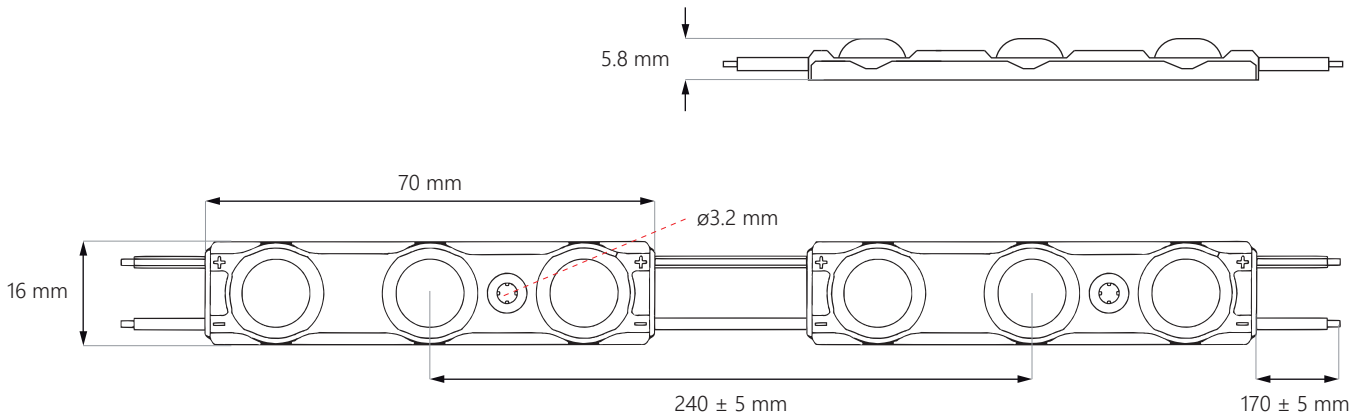

Dimensions

Logistics data

Chain	Bag	Box
30 pcs	120 pcs	1920 pcs
0.34 kg	1.35 kg	18.4 kg
7.2 m	28.8 m	460.8 m

No. of modules in 1 m: **4.16 pcs**